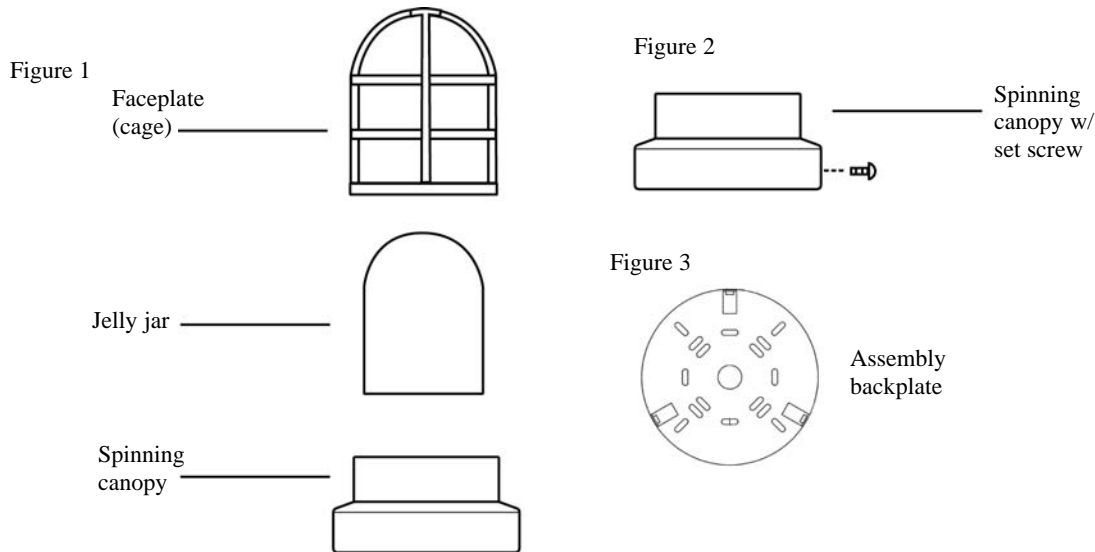

READ & SAVE THESE INSTRUCTIONS
INSTALLATION & OPERATION
INSTRUCTIONS FOR: **FCW3402 SERIES**

CAUTION: Before connecting the fixture to power supply, be sure that the power is switched off.

Headquarters
t 800 900 1730
f 630 889 8106
3609 Swenson Ave.
St. Charles, IL 60174 USA
www.fclighting.com

Instructions:

1. Fixture comes complete and must first be disassembled to install. Start by removing the faceplate (Cage) and jelly jar by unscrewing; be certain not to lose the gasket in the fixture. Set items aside.
 2. Remove the three screws that hold the wall mounting bracket and the spinning canopy together.
 3. Bring the supply wires from the fixture to the J-Box and do the necessary wiring.
 4. Mount the wall-mounting bracket to the electrical supply box (J-box) using holes provided.
- Note:** The outer edge of the fixture that comes in contact with the mounting surface must be silicone caulked by the installer. This is critical for a safe and reliable installation.
5. Attach the rest of the fixture by assembling the fixture assembly backplate to the wall-mounting bracket.
 6. Lamp the fixture according to label requirements. (Lamps provided by others).
 7. Replace the jelly jar, gasket and the faceplate (cage).