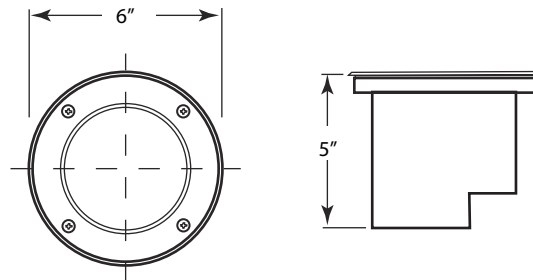

corporate
t 800 900 1730
f 630 889 8106
3609 Swenson Ave
St. Charles, IL 60174

FCD65I

LED recessed
or inground

Catalog Number

Series	Voltage	Wattage	Finish	Accessories
FCD65I	120V - 240V	LED: 3W 9W	SS Stainless Steel	C Clear lens PWH PVC well housing required

Product Information

Listing: UL & cUL listed for wet locations. IP65 rated.

Construction: Marine grade, corrosion resistant, heavy walled, high pressure die cast aluminum construction. Faceplate is 316 stainless steel.

Gasket: Extruded silicone to provide maximum protection against contaminants.

Fasteners: Captive and recessed stainless steel screw with stainless steel retained nuts.

Diffuser: Lens is heat resistant, white, opal, tempered glass.

LED: Integral inverter and driver potted with a variable input of voltage from 120V to 240V. Consult factory for color changing or multi-color combinations and other voltage options.

Finish: Stainless steel brushed finish.

Mounting: Concrete pour, requires drainage.

PVC Housing