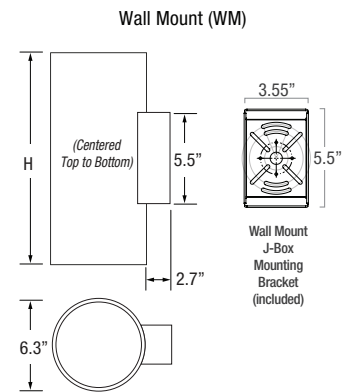

PHYSICAL DIMENSIONS

Luminaire	Height
FCC600-10	10.95" Height
FCC600-12	12.95" Height
FCC600-14	14.95" Height
FCC600-16	16.95" Height
FCC600-18	18.95" Height
FCC600-20	20.95" Height

Date: _____
 Type: _____
 Fixture: _____
 Project: _____