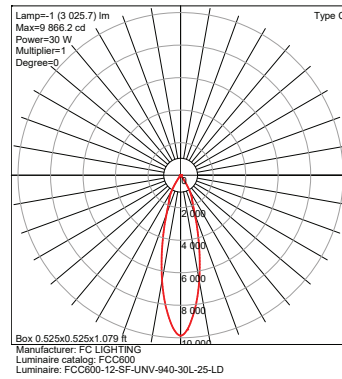

FCC600 Six-Inch Round Cylinder Down Lighting

LUMENS / WATTAGE nominal

Model	Watts	Lumens
FCC600	6.4 W	500 lm
	10 W	1000 lm
	14 W	1500 lm
	19 W	2000 lm
	25 W	2500 lm
	30 W	3000 lm
	36 W	3500 lm
	42 W	4000 lm
	48 W	4500 lm
	53 W	5000 lm
	59 W	5500 lm
	65 W	6000 lm

Lifetime Calculations				
Model	L70	L70	L90	L90
	Calculated	Reported	Calculated	Reported
FCC600	132700	>60500	40600	40600

*Specific Lumen Output Lifetime available upon request.
*All lifetimes based on B50.

IES Multiplier	
Color	Multiplier
927	0.92
930	0.95
935	0.98
940	1.00

*83CR1s1.15 Consult factory.

TRIAC & ELV Approved Dimmer List	
Manufacturer	Manufacturer Part Number
Lutron	Glyder GLV-600
	Diva DVLV-600P
	Diva DV-600P
	Diva DVELV-600P(303)
	Maestro MALV-600
	Nova T NT-1000
Leviton	Nova T NTELV-600
	Skylark SLV-600P
	RadioRA2-10ND
	SureSlide 6633
illumatech IPE04	

0-10V Approved Dimmer List	
Manufacturer	Manufacturer Part Number
Lutron	Diva DVSTV-XX
	Diva DVSTV-453PH-WH1
Leviton	illumatech 010-IP710-DLZ

PHOTOMETRICS

Due to continuous development and improvements, specifications are subject to change without notice.
Product use certifies agreement to FC Lighting, Inc. terms and conditions.