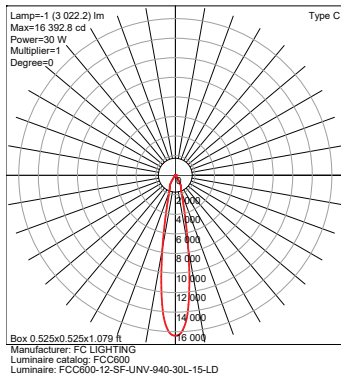

FCC600 Six-Inch Round Cylinder Down Lighting

LUMENS / WATTAGE nominal

Model	Watts	Lumens
FCC600	6.4 W	500 lm
	10 W	1000 lm
	14 W	1500 lm
	19 W	2000 lm
	25 W	2500 lm
	30 W	3000 lm
	36 W	3500 lm
	42 W	4000 lm
	48 W	4500 lm
	53 W	5000 lm
	59 W	5500 lm
	65 W	6000 lm

Lifetime Calculations				
Model	L70	L70	L90	L90
	Calculated	Reported	Calculated	Reported
FCC600	132700	>60500	40600	40600

*Specific Lumen Output Lifetime available upon request.
*All lifetimes based on B50.

IES Multiplier	
Color	Multiplier
927	0.92
930	0.95
935	0.98
940	1.00

*83CR1s1.15 Consult factory.

TRIAC & ELV Approved Dimmer List	
Manufacturer	Manufacturer Part Number
Lutron	Glyder GLV-600
	Diva DVLV-600P
	Diva DV-600P
	Diva DVELV-600P(303)
	Maestro MALV-600
	Nova T NT-1000
Leviton	Nova T NTELV-600
	Skylark SLV-600P
	RadioRA2-10ND
	SureSlide 6633
illumatech IPE04	

0-10V Approved Dimmer List	
Manufacturer	Manufacturer Part Number
Lutron	Diva DVSTV-XX
	Diva DVSTV-453PH-WH1
Leviton	illumatech 010-IP710-DLZ

PHOTOMETRICS

Due to continuous development and improvements, specifications are subject to change without notice.
Product use certifies agreement to FC Lighting, Inc. terms and conditions.