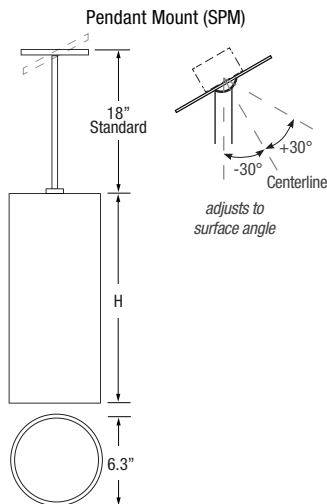

PHYSICAL DIMENSIONS

Luminaire	Height
FCC600-10	10.95" Height
FCC600-12	12.95" Height
FCC600-14	14.95" Height
FCC600-16	16.95" Height
FCC600-18	18.95" Height
FCC600-20	20.95" Height

Date: _____
 Type: _____
 Fixture: _____
 Project: _____