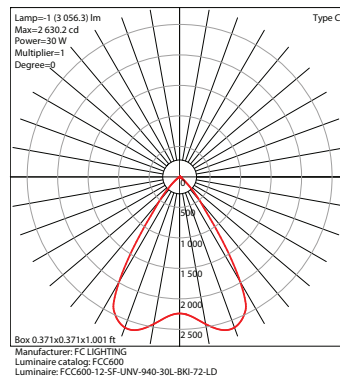

FCC600 Six-Inch Round Cylinder Down Lighting

LUMENS / WATTAGE nominal

Model	Watts	Lumens
FCC600	6.4 W	500 lm
	10 W	1000 lm
	14 W	1500 lm
	19 W	2000 lm
	25 W	2500 lm
	30 W	3000 lm
	36 W	3500 lm
	42 W	4000 lm
	48 W	4500 lm
	53 W	5000 lm
	59 W	5500 lm
	65 W	6000 lm

Lifetime Calculations				
Model	L70	L70	L90	L90
	Calculated	Reported	Calculated	Reported
FCC600	132700	>60500	40600	40600

*Specific Lumen Output Lifetime available upon request.
*All lifetimes based on B50.

IES Multiplier	
Color	Multiplier
927	0.92
930	0.95
935	0.98
940	1.00

*83CR1s1.15 Consult factory.

TRIAC & ELV Approved Dimmer List	
Manufacturer	Manufacturer Part Number
Lutron	Glyder GLV-600
	Diva DVLV-600P
	Diva DV-600P
	Diva DVELV-600P(303)
	Maestro MALV-600
	Nova T NT-1000
Leviton	Nova T NTELV-600
	Skylark SLV-600P
	RadioRA2-10ND
	SureSlide 6633
illumatech IPE04	

0-10V Approved Dimmer List	
Manufacturer	Manufacturer Part Number
Lutron	Diva DVSTV-XX
	Diva DVSTV-453PH-WH1
Leviton	illumatech 010-IP710-DLZ

PHOTOMETRICS

Due to continuous development and improvements, specifications are subject to change without notice.
Product use certifies agreement to FC Lighting, Inc. terms and conditions.