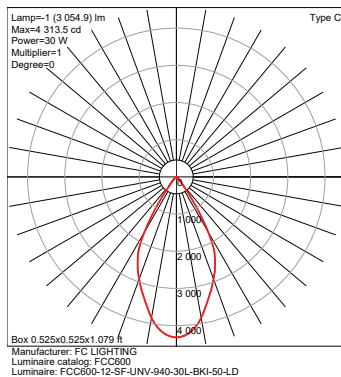

FCC600 Six-Inch Round Cylinder Down Lighting

LUMENS / WATTAGE nominal

Model	Watts	Lumens
FCC600	6.4 W	500 lm
	10 W	1000 lm
	14 W	1500 lm
	19 W	2000 lm
	25 W	2500 lm
	30 W	3000 lm
	36 W	3500 lm
	42 W	4000 lm
	48 W	4500 lm
	53 W	5000 lm
	59 W	5500 lm
	65 W	6000 lm

Lifetime Calculations				
Model	L70	L70	L90	L90
	Calculated	Reported	Calculated	Reported
FCC600	132700	>60500	40600	40600

*Specific Lumen Output Lifetime available upon request.
*All lifetimes based on B50.

IES Multiplier	
Color	Multiplier
927	0.92
930	0.95
935	0.98
940	1.00

*83CR1s1.15 Consult factory.

TRIAC & ELV Approved Dimmer List	
Manufacturer	Manufacturer Part Number
Lutron	Glyder GLV-600
	Diva DVLV-600P
	Diva DV-600P
	Diva DVELV-600P(303)
	Maestro MALV-600
	Nova T NT-1000
Leviton	Nova T NTELV-600
	Skylark SLV-600P
	RadioRA2-10ND
	SureSlide 6633
illumatech IPE04	

0-10V Approved Dimmer List	
Manufacturer	Manufacturer Part Number
Lutron	Diva DVSTV-XX
	Diva DVSTV-453PH-WH1
Leviton	illumatech 010-IP710-DLZ

PHOTOMETRICS

Due to continuous development and improvements, specifications are subject to change without notice.
Product use certifies agreement to FC Lighting, Inc. terms and conditions.