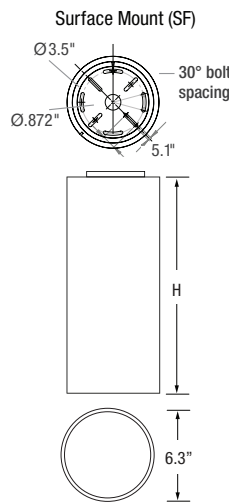

PHYSICAL DIMENSIONS

Luminaire	Height
FCC600-10	10.95" Height
FCC600-12	12.95" Height
FCC600-14	14.95" Height
FCC600-16	16.95" Height
FCC600-18	18.95" Height
FCC600-20	20.95" Height

Date: _____
 Type: _____
 Fixture: _____
 Project: _____