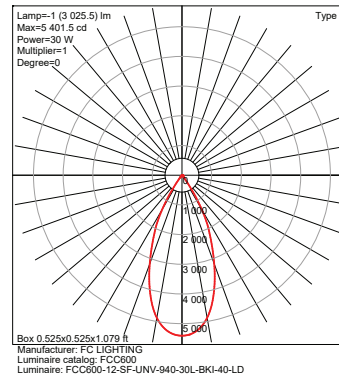

FCC600 Six-Inch Round Cylinder Down Lighting

LUMENS / WATTAGE nominal

Model	Watts	Lumens
FCC600	6.4 W	500 lm
	10 W	1000 lm
	14 W	1500 lm
	19 W	2000 lm
	25 W	2500 lm
	30 W	3000 lm
	36 W	3500 lm
	42 W	4000 lm
	48 W	4500 lm
	53 W	5000 lm
	59 W	5500 lm
	65 W	6000 lm

Lifetime Calculations				
Model	L70	L70	L90	L90
	Calculated	Reported	Calculated	Reported
FCC600	132700	>60500	40600	40600

*Specific Lumen Output Lifetime available upon request.
*All lifetimes based on B50.

IES Multiplier	
Color	Multiplier
927	0.92
930	0.95
935	0.98
940	1.00

*83CR1s1.15 Consult factory.

TRIAC & ELV Approved Dimmer List	
Manufacturer	Manufacturer Part Number
Lutron	Glyder GLV-600
	Diva DVLV-600P
	Diva DV-600P
	Diva DVELV-600P(303)
	Maestro MALV-600
	Nova T NT-1000
Leviton	Nova T NTELV-600
	Skylark SLV-600P
	RadioRA2-10ND
	SureSlide 6633
illumatech IPE04	

0-10V Approved Dimmer List	
Manufacturer	Manufacturer Part Number
Lutron	Diva DVSTV-XX
	Diva DVSTV-453PH-WH1
Leviton	illumatech 010-IP710-DLZ

PHOTOMETRICS

Due to continuous development and improvements, specifications are subject to change without notice.
Product use certifies agreement to FC Lighting, Inc. terms and conditions.