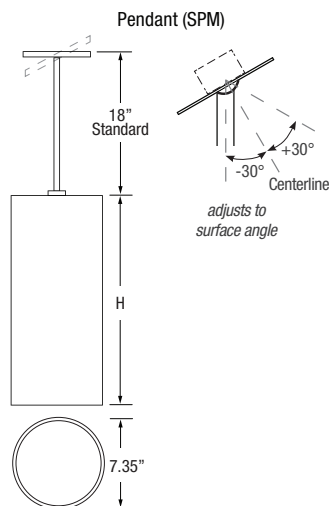

PHYSICAL DIMENSIONS

Fixture	Length (H)
FCC800-12	12.95" Height (55L Max)
FCC800-14	14.95" Height (60L Max)
FCC800-16	16.95" Height
FCC800-18	18.95" Height
FCC800-20	20.95" Height

Due to continuous development and improvements, specifications are subject to change without notice. FC Lighting, Inc. reserves the right to change lab test details or specifications without notice. Product use certifies agreement to FC Lighting, Inc. terms and conditions. All stated specifications have a tolerance of +/- 7%.