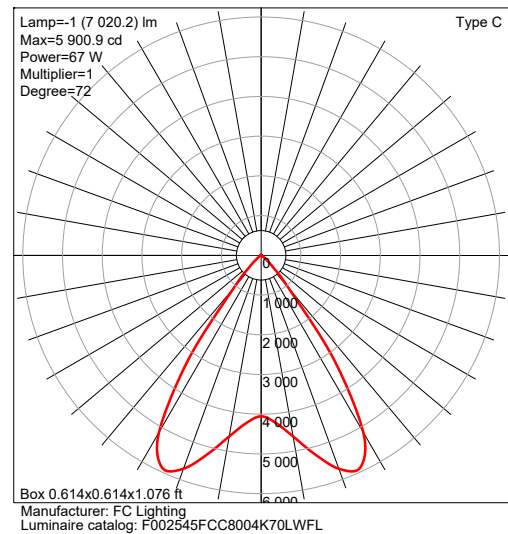

FCC800 Down Only, Standard Drivers without Battery Backup

LUMENS nominal

Model	Watts	940
FCC800	18 W (Min)	2000 lm
	67 W (Max)	6500 lm

IES Multiplier	
Color	Multiplier
927	0.93
930	0.97
935	0.99
940	1.00

*83CRI@1.15 Consult factory.

TRIAC & ELV Approved Dimmer List	
Manufacturer	Manufacturer Part Number
Lutron	Glyder GLV-600
	Diva DVLV-600P
	Diva DV-600P
	Diva DVELV-600P(303)
	Maestro MALV-600
	Nova T NT-1000
	Nova T NTELV-600
Leviton	Skylark SLV-600P
	RadioRA2-10ND
	SureSlide 6633
	Illumatech IPE04

0-10V Approved Dimmer List	
Manufacturer	Manufacturer Part Number
Lutron	Diva DVSTV-XX
	Diva DVSTV-453PH-WH1
Leviton	Illumatech 010-IP710-DLZ

PHOTOMETRICS

Due to continuous development and improvements, specifications are subject to change without notice. FC Lighting, Inc. reserves the right to change lab test details or specifications without notice. Product use certifies agreement to FC Lighting, Inc. terms and conditions. All stated specifications have a tolerance of +/- 7%.

US Commercial Lighting Manufacturer Since 1982