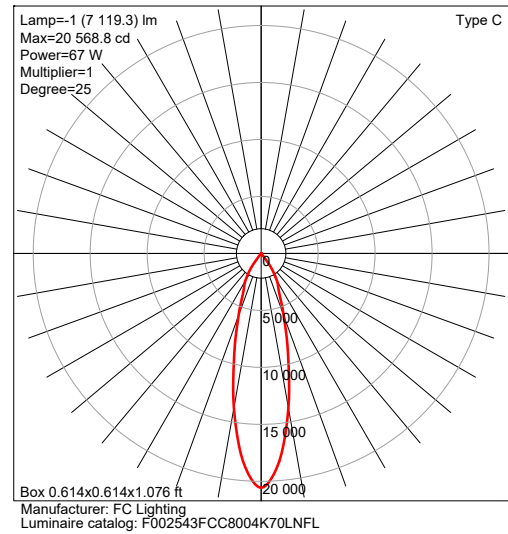

FCC800 Down Only, Standard Drivers without Battery Backup

LUMENS nominal

Model	Watts	940
FCC800	18 W (Min)	2000 lm
	67 W (Max)	6500 lm

IES Multiplier	
Color	Multiplier
927	0.93
930	0.97
935	0.99
940	1.00

*83CRI@1.15 Consult factory.

TRIAC & ELV Approved Dimmer List	
Manufacturer	Manufacturer Part Number
Lutron	Glyder GLV-600
	Diva DVLV-600P
	Diva DV-600P
	Diva DVELV-600P(303)
	Maestro MALV-600
	Nova T NT-1000
	Nova T NTELV-600
Leviton	Skylark SLV-600P
	RadioRA2-10ND
	SureSlide 6633
	Illumatech IPE04

0-10V Approved Dimmer List	
Manufacturer	Manufacturer Part Number
Lutron	Diva DVSTV-XX
	Diva DVSTV-453PH-WH1
Leviton	Illumatech 010-IP710-DLZ

PHOTOMETRICS

Due to continuous development and improvements, specifications are subject to change without notice. FC Lighting, Inc. reserves the right to change lab test details or specifications without notice. Product use certifies agreement to FC Lighting, Inc. terms and conditions. All stated specifications have a tolerance of +/- 7%.

US Commercial Lighting Manufacturer Since 1982