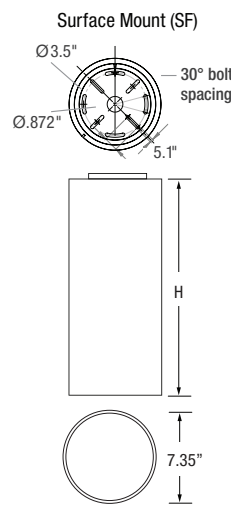

PHYSICAL DIMENSIONS

Fixture	Length (H)
FCC800-12	12.95" Height (55L Max)
FCC800-14	14.95" Height (60L Max)
FCC800-16	16.95" Height
FCC800-18	18.95" Height
FCC800-20	20.95" Height

Due to continuous development and improvements, specifications are subject to change without notice. FC Lighting, Inc. reserves the right to change lab test details or specifications without notice. Product use certifies agreement to FC Lighting, Inc. terms and conditions. All stated specifications have a tolerance of +/- 7%.