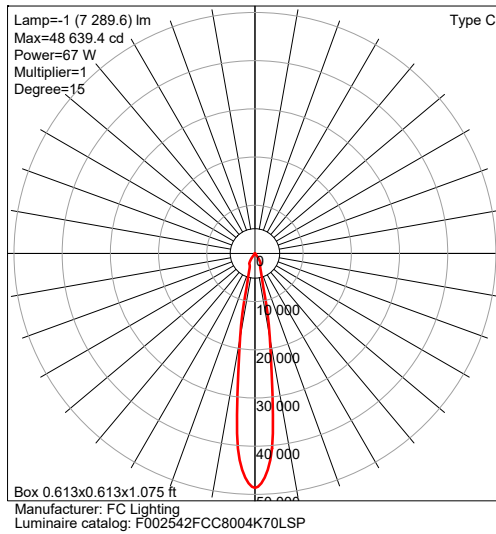

FCC800 Down Only, Standard Drivers without Battery Backup

LUMENS nominal

Model	Watts	940
FCC800	18 W (Min)	2000 lm
	67 W (Max)	6500 lm

IES Multiplier	
Color	Multiplier
927	0.93
930	0.97
935	0.99
940	1.00

*83CRI@1.15 Consult factory.

TRIAC & ELV Approved Dimmer List	
Manufacturer	Manufacturer Part Number
Lutron	Glyder GLV-600
	Diva DVLV-600P
	Diva DV-600P
	Diva DVELV-600P(303)
	Maestro MALV-600
	Nova T NT-1000
	Nova T NTELV-600
Leviton	Skylark SLV-600P
	RadioRA2-10ND
	SureSlide 6633
	Illumatech IPE04

0-10V Approved Dimmer List	
Manufacturer	Manufacturer Part Number
Lutron	Diva DVSTV-XX
	Diva DVSTV-453PH-WH1
Leviton	Illumatech 010-IP710-DLZ

PHOTOMETRICS

Due to continuous development and improvements, specifications are subject to change without notice. FC Lighting, Inc. reserves the right to change lab test details or specifications without notice. Product use certifies agreement to FC Lighting, Inc. terms and conditions. All stated specifications have a tolerance of +/- 7%.

US Commercial Lighting Manufacturer Since 1982