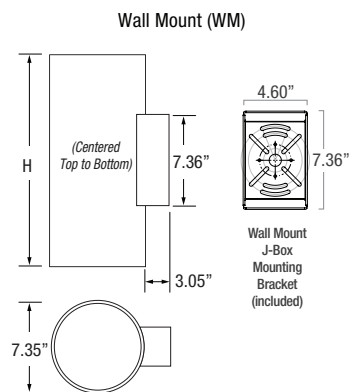

PHYSICAL DIMENSIONS

Fixture	Length (H)
FCC800-12	12.95" Height (55L Max)
FCC800-14	14.95" Height (60L Max)
FCC800-16	16.95" Height
FCC800-18	18.95" Height
FCC800-20	20.95" Height

Due to continuous development and improvements, specifications are subject to change without notice. FC Lighting, Inc. reserves the right to change lab test details or specifications without notice. Product use certifies agreement to FC Lighting, Inc. terms and conditions. All stated specifications have a tolerance of +/- 7%.