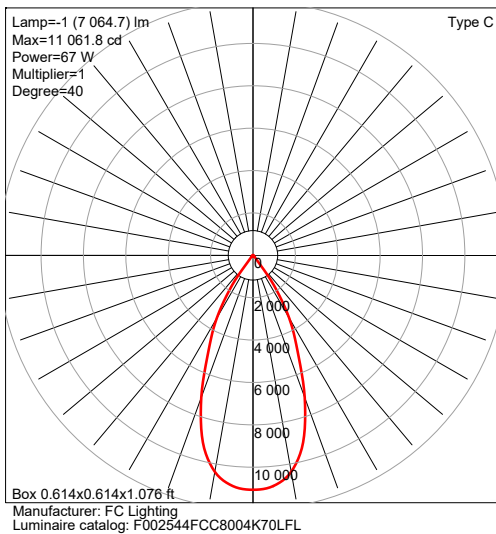

FCC800 Down Only, Standard Drivers without Battery Backup

LUMENS nominal

Model	Watts	940
FCC800	18 W (Min)	2000 lm
	67 W (Max)	6500 lm

IES Multiplier	
Color	Multiplier
927	0.93
930	0.97
935	0.99
940	1.00

*83CRI@1.15 Consult factory.

TRIAC & ELV Approved Dimmer List	
Manufacturer	Manufacturer Part Number
Lutron	Glyder GLV-600
	Diva DVLV-600P
	Diva DV-600P
	Diva DVELV-600P(303)
	Maestro MALV-600
	Nova T NT-1000
	Nova T NTELV-600
Leviton	Skylark SLV-600P
	RadioRA2-10ND
	SureSlide 6633
	Illumatech IPE04

0-10V Approved Dimmer List	
Manufacturer	Manufacturer Part Number
Lutron	Diva DVSTV-XX
	Diva DVSTV-453PH-WH1
Leviton	Illumatech 010-IP710-DLZ

PHOTOMETRICS

Due to continuous development and improvements, specifications are subject to change without notice. FC Lighting, Inc. reserves the right to change lab test details or specifications without notice. Product use certifies agreement to FC Lighting, Inc. terms and conditions. All stated specifications have a tolerance of +/- 7%.

US Commercial Lighting Manufacturer Since 1982