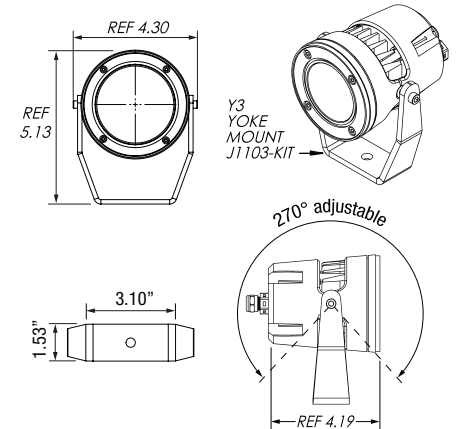

Y3 Yoke Arm (Removes Knuckle)

Due to continuous development and improvements, specifications are subject to change without notice.

Product use certifies agreement to FC Lighting terms and conditions.

© FC Lighting, Inc. 3609 Swenson Ave • St. Charles, IL • 60174 | fclighting.com | 800.900.1730

US Commercial Lighting Manufacturer Since 1982

RG-DM-090623