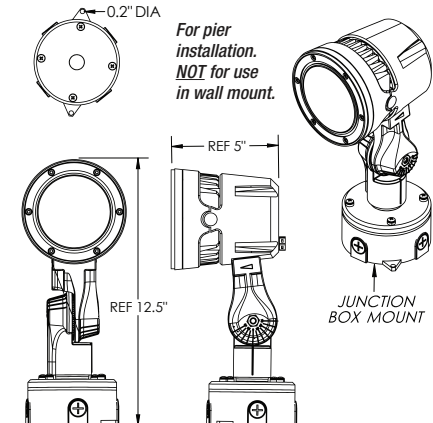

**FEX12** Flood Extension Arm - 12"

**FEX18** Flood Extension Arm - 18"

**HGS** Heavy Duty Ground Stake

**JB** Junction Box (Outdoor Rated)

**PF** Post Top Fitter

Due to continuous development and improvements, specifications are subject to change without notice.