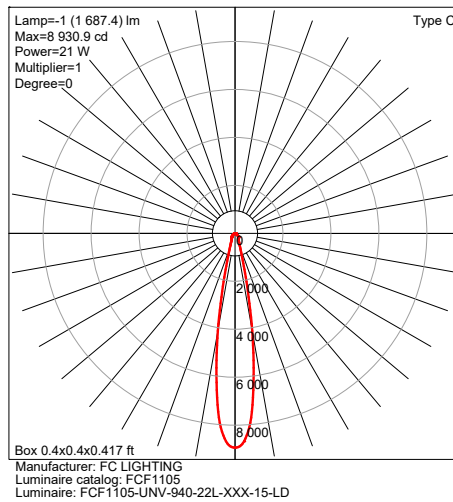

FCF1105

LUMENS

Model	Watts	4K
FCF1105	21W	2020 lm

IES Multiplier	
Color	Multiplier
927	0.83
930	0.91
935	0.91
940	1.00

*83CRI≤1.15 Consult factory.
*R,G,B Consult factory.

0-10V Approved Dimmer List	
Manufacturer	Manufacturer Part Number
Lutron	Diva DVSTV-XX
	Diva DVSTV-453PH-WH1
Leviton	Illumatech 010-IP710-DLZ

PHOTOMETRICS

Due to continuous development and improvements, specifications are subject to change without notice.
Product use certifies agreement to FC Lighting terms and conditions.