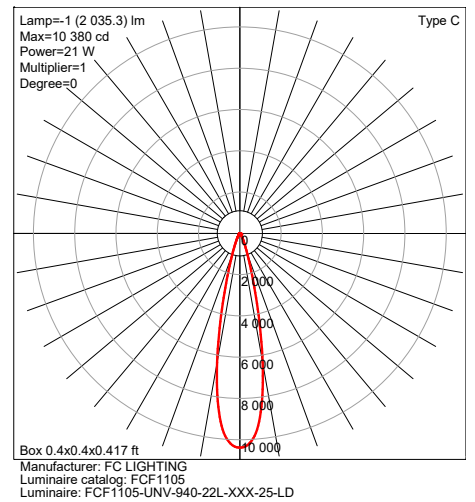

FCF1105

LUMENS

Model	Watts	4K
FCF1105	21W	2020 lm

IES Multiplier	
Color	Multiplier
927	0.83
930	0.91
935	0.91
940	1.00

*83CRI≤1.15 Consult factory.
*R,G,B Consult factory.

0-10V Approved Dimmer List	
Manufacturer	Manufacturer Part Number
Lutron	Diva DVSTV-XX
	Diva DVSTV-453PH-WH1
Leviton	Illumatech 010-IP710-DLZ

PHOTOMETRICS

Due to continuous development and improvements, specifications are subject to change without notice.
Product use certifies agreement to FC Lighting terms and conditions.