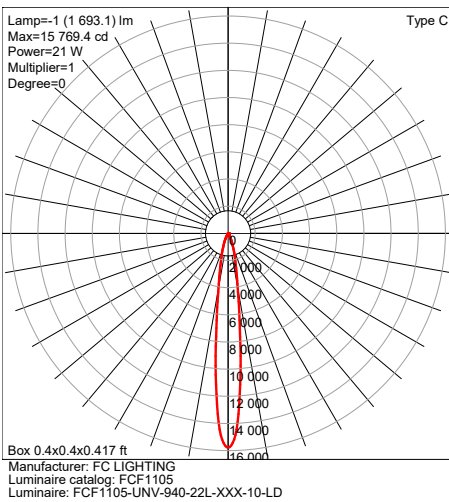

FCF1105

LUMENS

Model	Watts	4K
FCF1105	21W	2020 lm

IES Multiplier	
Color	Multiplier
927	0.83
930	0.91
935	0.91
940	1.00

*83CRI≤1.15 Consult factory.
*R,G,B Consult factory.

0-10V Approved Dimmer List	
Manufacturer	Manufacturer Part Number
Lutron	Diva DVSTV-XX
	Diva DVSTV-453PH-WH1
Leviton	Illumatech 010-IP710-DLZ

PHOTOMETRICS

Due to continuous development and improvements, specifications are subject to change without notice.
Product use certifies agreement to FC Lighting terms and conditions.