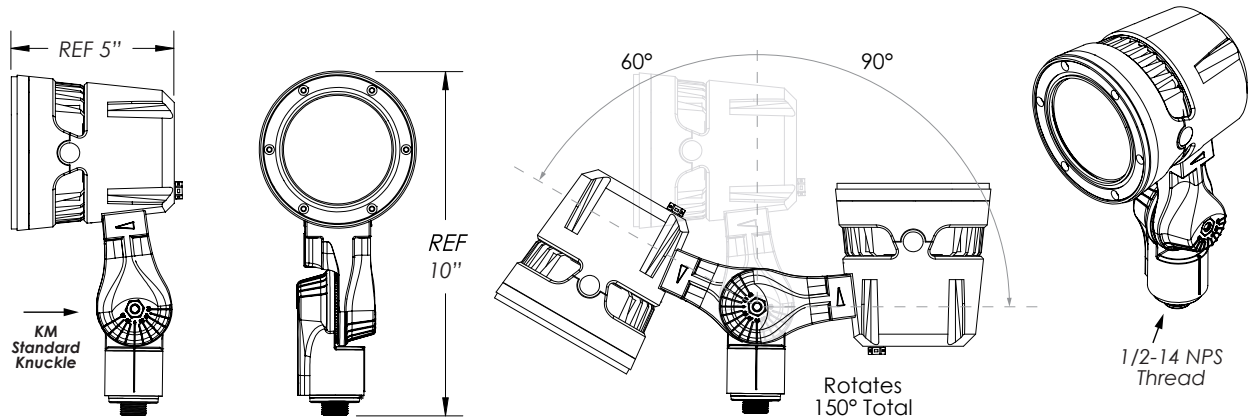

PHYSICAL DIMENSIONS