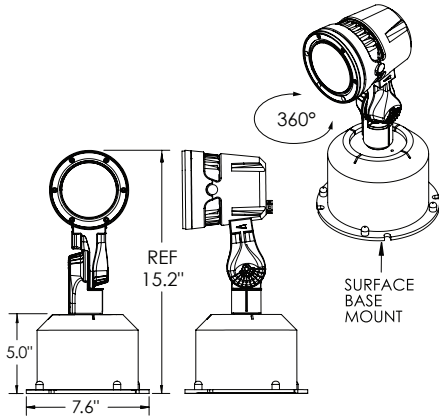

FCF1105

MOUNTING ACCESSORIES

SB Surface Base Mount