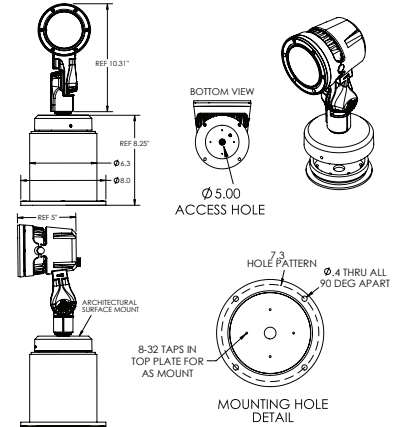

# FCF1105

**MOUNTING ACCESSORIES** Please pick one of the below for mounting.

**KM** Knuckle Mount (Standard)

**AS** Architectural Surface Mount

**AS-BASE** Architectural Surface Mount with Base

**FEX6** Flood Extension Arm - 6"