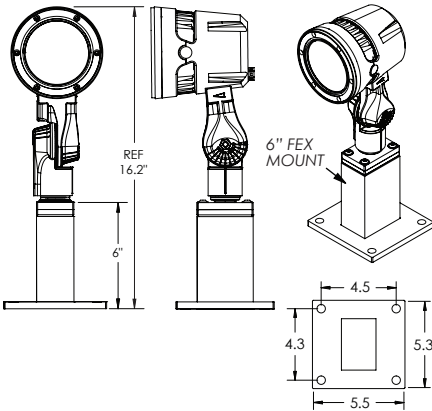

# FCF1105

**MOUNTING ACCESSORIES** Please pick one of the below for mounting.

**KM** Knuckle Mount (Standard)

**AS** Architectural Surface Mount

**AS-BASE** Architectural Surface Mount with Base

**FEX6** Flood Extension Arm - 6"