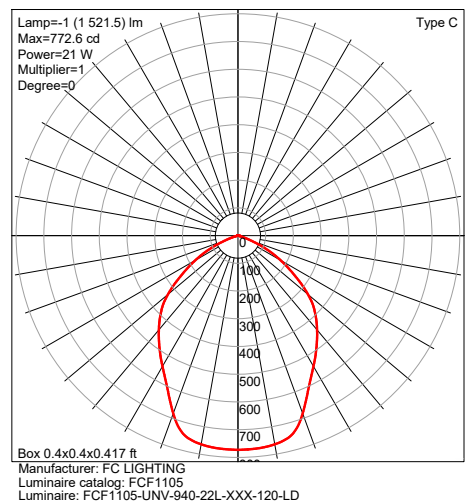

FCF1105

LUMENS

Model	Watts	4K
FCF1105	21W	2020 lm

IES Multiplier	
Color	Multiplier
927	0.83
930	0.91
935	0.91
940	1.00

*83CRI≤1.15 Consult factory.
*R,G,B Consult factory.

0-10V Approved Dimmer List	
Manufacturer	Manufacturer Part Number
Lutron	Diva DVSTV-XX
	Diva DVSTV-453PH-WH1
Leviton	Illumatech 010-IP710-DLZ

PHOTOMETRICS

Due to continuous development and improvements, specifications are subject to change without notice.
Product use certifies agreement to FC Lighting terms and conditions.