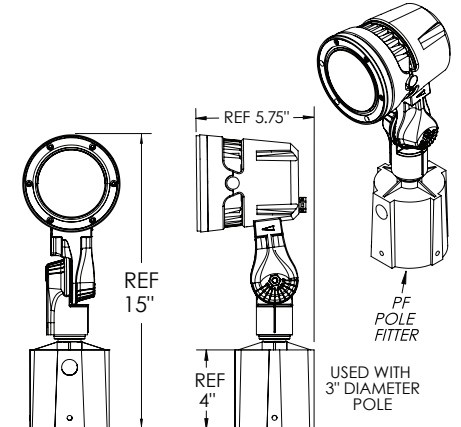

**FEX12** Flood Extension Arm - 12"

**FEX18** Flood Extension Arm - 18"

**HGS** Heavy Duty Ground Stake

**JB** Junction Box (Outdoor Rated)

**PF** Post Top Fitter

Due to continuous development and improvements, specifications are subject to change without notice.