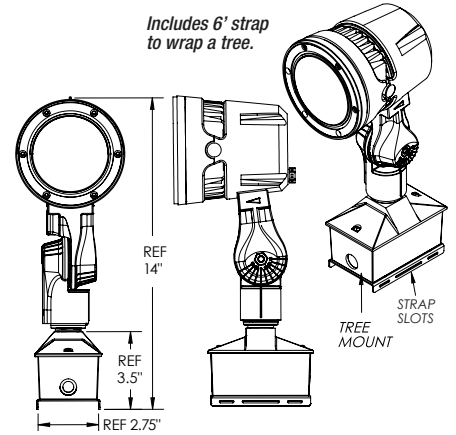

TM Tree Mount

Includes 6' strap to wrap a tree.