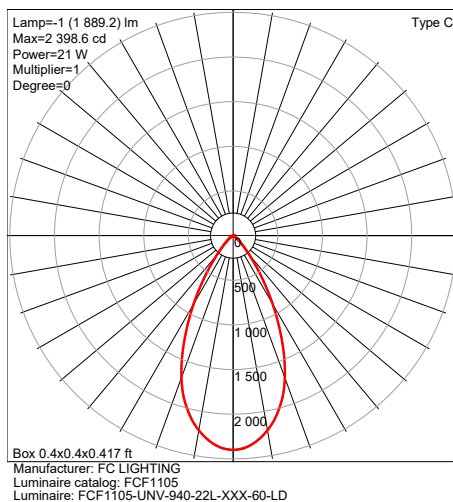

FCF1105

LUMENS

Model	Watts	4K
FCF1105	21W	2020 lm

IES Multiplier	
Color	Multiplier
927	0.83
930	0.91
935	0.91
940	1.00

*83CRI≤1.15 Consult factory.
*R,G,B Consult factory.

0-10V Approved Dimmer List	
Manufacturer	Manufacturer Part Number
Lutron	Diva DVSTV-XX
	Diva DVSTV-453PH-WH1
Leviton	Illumatech 010-IP710-DLZ

PHOTOMETRICS

Due to continuous development and improvements, specifications are subject to change without notice.
Product use certifies agreement to FC Lighting terms and conditions.