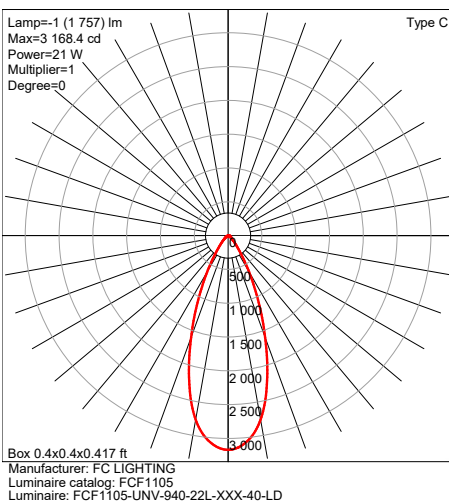

FCF1105

LUMENS

Model	Watts	4K
FCF1105	21W	2020 lm

IES Multiplier	
Color	Multiplier
927	0.83
930	0.91
935	0.91
940	1.00

*83CRI≤1.15 Consult factory.
*R,G,B Consult factory.

0-10V Approved Dimmer List	
Manufacturer	Manufacturer Part Number
Lutron	Diva DVSTV-XX
	Diva DVSTV-453PH-WH1
Leviton	Illumatech 010-IP710-DLZ

PHOTOMETRICS

Due to continuous development and improvements, specifications are subject to change without notice.
Product use certifies agreement to FC Lighting terms and conditions.