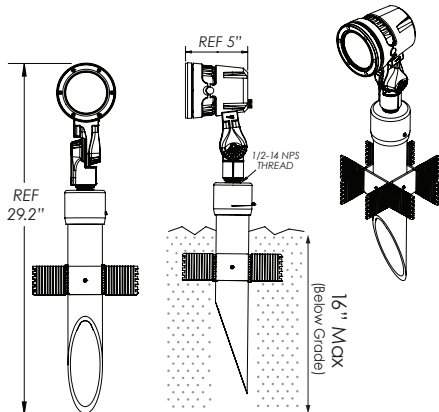

HGS Heavy Duty Ground Stake