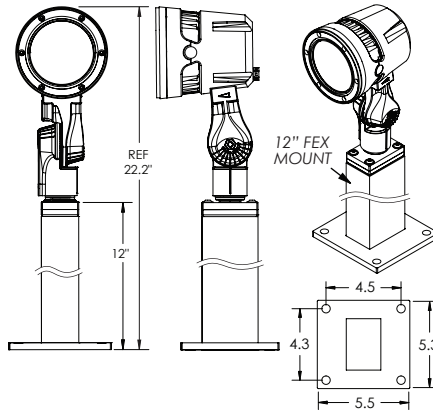

FEX12 Flood Extension Arm - 12"