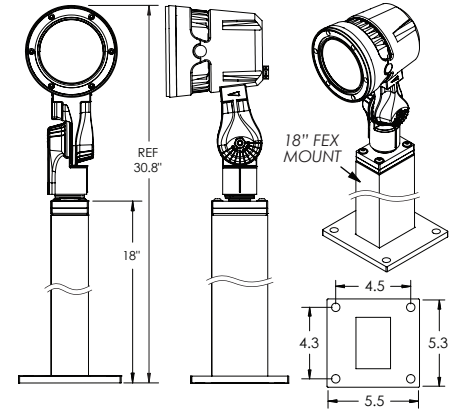

FEX18 Flood Extension Arm - 18"