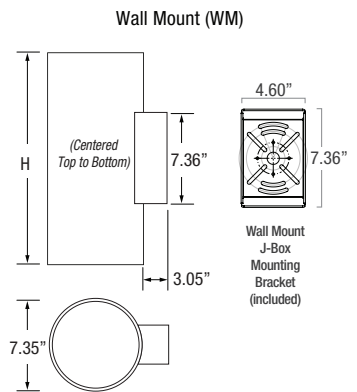

Weight: 8-12 lbs (Depending on Length)

Operating Temperature: -22°F to 122°F (-30°C to 50°C)

ELECTRICAL

Voltage: Universal 120 - 277 VAC standard, 347 VAC optional

Power Supply: Integral Class II, electronic high-power factor >.90, THD < 20%, FCC Title 47 Part 15 Class A.

PHYSICAL DIMENSIONS

Luminaire	Length
FCC800-12	12.95" Height
FCC800-14	14.95" Height
FCC800-16	16.95" Height
FCC800-18	18.95" Height
FCC800-20	20.95" Height

Date: _____
 Type: _____
 Fixture: _____
 Project: _____

FCC800 Eight-Inch Round Cylinder Down Lighting

MORE DIMENSIONS

Cutt-Off Visor (CV) (Down Only)