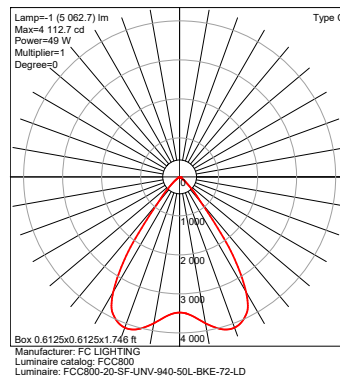

FCC800 Eight-Inch Round Cylinder Down Lighting

LUMENS / WATTAGE typical

Model	Watts	Lumens
FCC800	6.3 W	500 lm
	10 W	1000 lm
	14 W	1500 lm
	19 W	2000 lm
	24 W	2500 lm
	29 W	3000 lm
	35 W	3500 lm
	38 W	4000 lm
	44 W	4500 lm
	49 W	5000 lm
	57 W	5500 lm
	62 W	6000 lm
	68 W	6500 lm
	73 W	7000 lm
	79 W	7500 lm

IES Multiplier	
Color	Multiplier
927	0.92
930	0.95
935	0.98
940	1.00

*83CRI@1.15 Consult factory.

TRIAC & ELV Approved Dimmer List	
Manufacturer	Manufacturer Part Number
Lutron	Glyder GLV-600
	Diva DVLV-600P
	Diva DV-600P
	Diva DVELV-600P(303)
	Maestro MALV-600
	Nova T NT-1000
	Nova T NTELV-600
Leviton	Skylark SLV-600P
	RadioRA2-10ND
	SureSlide 6633
	Illumatech IPE04

0-10V Approved Dimmer List	
Manufacturer	Manufacturer Part Number
Lutron	Diva DVSTV-XX
	Diva DVSTV-453PH-WH1
Leviton	Illumatech 010-IP710-DLZ

PHOTOMETRICS

Due to continuous development and improvements, specifications are subject to change without notice.

Product use certifies agreement to FC Lighting, Inc. terms and conditions.

© FC Lighting, Inc. 3609 Swenson Ave • St. Charles, IL • 60174 | fclighting.com | 800.900.1730

US Commercial Lighting Manufacturer Since 1982

RG-DM-011426