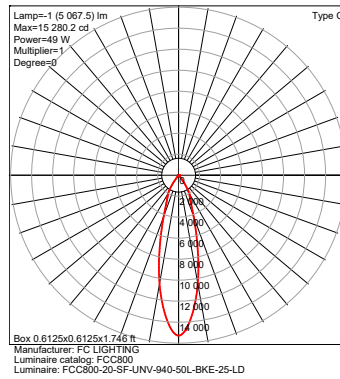

FCC800 Eight-Inch Round Cylinder Down Lighting

LUMENS / WATTAGE nominal

Model	Watts	Lumens
FCC800	6.3 W	500 lm
	10 W	1000 lm
	14 W	1500 lm
	19 W	2000 lm
	24 W	2500 lm
	29 W	3000 lm
	35 W	3500 lm
	38 W	4000 lm
	44 W	4500 lm
	49 W	5000 lm
	57 W	5500 lm
	62 W	6000 lm
	68 W	6500 lm
	73 W	7000 lm
	79 W	7500 lm

IES Multiplier	
Color	Multiplier
927	0.92
930	0.95
935	0.98
940	1.00

*83CRI@1.15 Consult factory.

TRIAC & ELV Approved Dimmer List	
Manufacturer	Manufacturer Part Number
Lutron	Glyder GLV-600
	Diva DVLV-600P
	Diva DV-600P
	Diva DVELV-600P(303)
	Maestro MALV-600
	Nova T NT-1000
	Nova T NTELV-600
Leviton	Skylark SLV-600P
	RadioRA2-10ND
	SureSlide 6633
	Illumatech IPE04

0-10V Approved Dimmer List	
Manufacturer	Manufacturer Part Number
Lutron	Diva DVSTV-XX
	Diva DVSTV-453PH-WH1
Leviton	Illumatech 010-IP710-DLZ

PHOTOMETRICS

Due to continuous development and improvements, specifications are subject to change without notice. Product use certifies agreement to FC Lighting, Inc. terms and conditions.