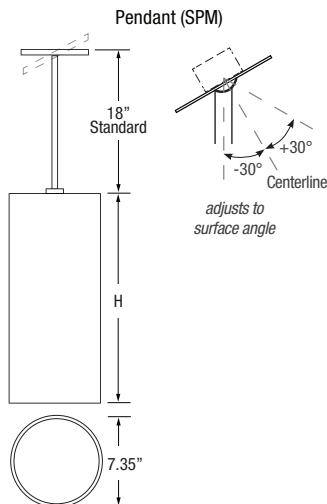

Weight: 8-12 lbs (Depending on Length)

Operating Temperature: -22°F to 122°F (-30°C to 50°C)

ELECTRICAL

Voltage: Universal 120 - 277 VAC standard, 347 VAC optional

Power Supply: Integral Class II, electronic high-power factor >.90, THD < 20%, FCC Title 47 Part 15 Class A.

PHYSICAL DIMENSIONS

Luminaire	Length
FCC800-12	12.95" Height
FCC800-14	14.95" Height
FCC800-16	16.95" Height
FCC800-18	18.95" Height
FCC800-20	20.95" Height

Date: _____
 Type: _____
 Fixture: _____
 Project: _____