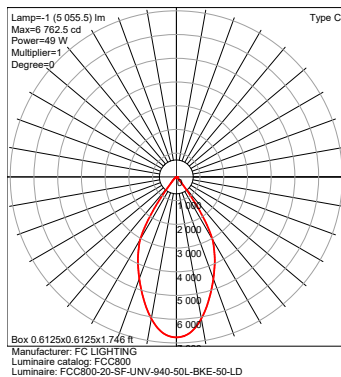

FCC800 Eight-Inch Round Cylinder Down Lighting

LUMENS / WATTAGE typical

Model	Watts	Lumens
FCC800	6.3 W	500 lm
	10 W	1000 lm
	14 W	1500 lm
	19 W	2000 lm
	24 W	2500 lm
	29 W	3000 lm
	35 W	3500 lm
	38 W	4000 lm
	44 W	4500 lm
	49 W	5000 lm
	57 W	5500 lm
	62 W	6000 lm
	68 W	6500 lm
	73 W	7000 lm
	79 W	7500 lm

IES Multiplier	
Color	Multiplier
927	0.92
930	0.95
935	0.98
940	1.00

*83CRI@1.15 Consult factory.

TRIAC & ELV Approved Dimmer List	
Manufacturer	Manufacturer Part Number
Lutron	Glyder GLV-600
	Diva DVLV-600P
	Diva DV-600P
	Diva DVELV-600P(303)
	Maestro MALV-600
	Nova T NT-1000
	Nova T NTELV-600
Leviton	Skylark SLV-600P
	RadioRA2-10ND
	SureSlide 6633
	Illumatech IPE04

0-10V Approved Dimmer List	
Manufacturer	Manufacturer Part Number
Lutron	Diva DVSTV-XX
	Diva DVSTV-453PH-WH1
Leviton	Illumatech 010-IP710-DLZ

PHOTOMETRICS

Due to continuous development and improvements, specifications are subject to change without notice.

Product use certifies agreement to FC Lighting, Inc. terms and conditions.

© FC Lighting, Inc. 3609 Swenson Ave • St. Charles, IL • 60174 | fclighting.com | 800.900.1730

US Commercial Lighting Manufacturer Since 1982

RG-DM-011426