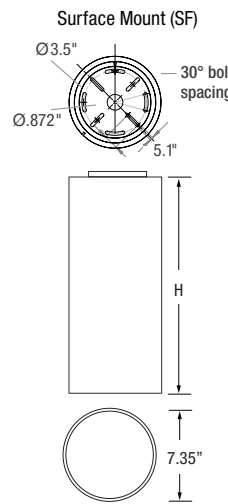

PHYSICAL DIMENSIONS

Luminaire	Length
FCC800-12	12.95" Height
FCC800-14	14.95" Height
FCC800-16	16.95" Height
FCC800-18	18.95" Height
FCC800-20	20.95" Height

Date: _____
 Type: _____
 Fixture: _____
 Project: _____