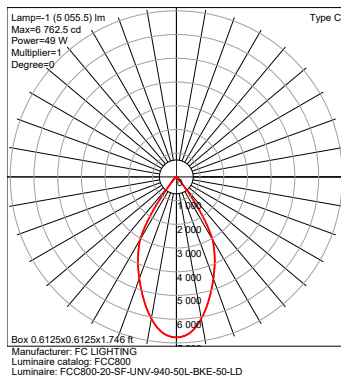

FCC800 Eight-Inch Round Cylinder Down Lighting

LUMENS / WATTAGE nominal

Model	Watts	Lumens
FCC800	6.3 W	500 lm
	10 W	1000 lm
	14 W	1500 lm
	19 W	2000 lm
	24 W	2500 lm
	29 W	3000 lm
	35 W	3500 lm
	38 W	4000 lm
	44 W	4500 lm
	49 W	5000 lm
	57 W	5500 lm
	62 W	6000 lm
	68 W	6500 lm
	73 W	7000 lm
	79 W	7500 lm

IES Multiplier	
Color	Multiplier
927	0.92
930	0.95
935	0.98
940	1.00

*83CRI@1.15 Consult factory.

TRIAC & ELV Approved Dimmer List	
Manufacturer	Manufacturer Part Number
Lutron	Glyder GLV-600
	Diva DVLV-600P
	Diva DV-600P
	Diva DVELV-600P(303)
	Maestro MALV-600
	Nova T NT-1000
	Nova T NTELV-600
Leviton	Skylark SLV-600P
	RadioRA2-10ND
	SureSlide 6633
	Illumatech IPE04

0-10V Approved Dimmer List	
Manufacturer	Manufacturer Part Number
Lutron	Diva DVSTV-XX
	Diva DVSTV-453PH-WH1
Leviton	Illumatech 010-IP710-DLZ

PHOTOMETRICS

Due to continuous development and improvements, specifications are subject to change without notice. Product use certifies agreement to FC Lighting, Inc. terms and conditions.