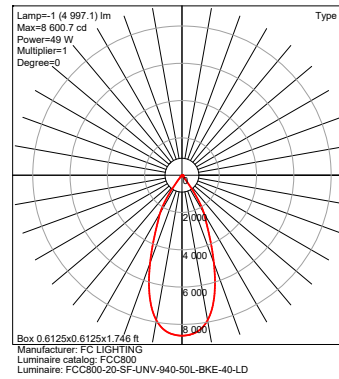

FCC800 Eight-Inch Round Cylinder Down Lighting

LUMENS / WATTAGE typical

Model	Watts	Lumens
FCC800	6.3 W	500 lm
	10 W	1000 lm
	14 W	1500 lm
	19 W	2000 lm
	24 W	2500 lm
	29 W	3000 lm
	35 W	3500 lm
	38 W	4000 lm
	44 W	4500 lm
	49 W	5000 lm
	57 W	5500 lm
	62 W	6000 lm
	68 W	6500 lm
	73 W	7000 lm
	79 W	7500 lm

IES Multiplier	
Color	Multiplier
927	0.92
930	0.95
935	0.98
940	1.00

*83CRI@1.15 Consult factory.

TRIAC & ELV Approved Dimmer List	
Manufacturer	Manufacturer Part Number
Lutron	Glyder GLV-600
	Diva DVLV-600P
	Diva DV-600P
	Diva DVELV-600P(303)
	Maestro MALV-600
	Nova T NT-1000
	Nova T NTELV-600
Leviton	Skylark SLV-600P
	RadioRA2-10ND
	SureSlide 6633
	Illumatech IPE04

0-10V Approved Dimmer List	
Manufacturer	Manufacturer Part Number
Lutron	Diva DVSTV-XX
	Diva DVSTV-453PH-WH1
Leviton	Illumatech 010-IP710-DLZ

PHOTOMETRICS

Due to continuous development and improvements, specifications are subject to change without notice.

Product use certifies agreement to FC Lighting, Inc. terms and conditions.

© FC Lighting, Inc. 3609 Swenson Ave • St. Charles, IL • 60174 | fclighting.com | 800.900.1730

US Commercial Lighting Manufacturer Since 1982

RG-DM-011426