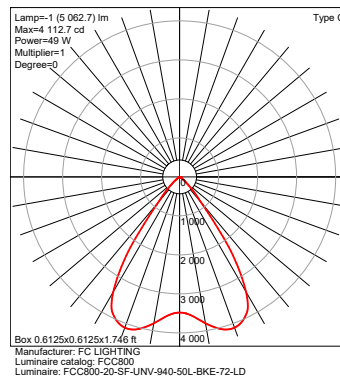

FCC800 Eight-Inch Round Cylinder Down Lighting

LUMENS / WATTAGE nominal

Model	Watts	Lumens
FCC800	6.3 W	500 lm
	10 W	1000 lm
	14 W	1500 lm
	19 W	2000 lm
	24 W	2500 lm
	29 W	3000 lm
	35 W	3500 lm
	38 W	4000 lm
	44 W	4500 lm
	49 W	5000 lm
	57 W	5500 lm
	62 W	6000 lm
	68 W	6500 lm
	73 W	7000 lm
	79 W	7500 lm

IES Multiplier	
Color	Multiplier
927	0.92
930	0.95
935	0.98
940	1.00

*83CRI@1.15 Consult factory.

TRIAC & ELV Approved Dimmer List	
Manufacturer	Manufacturer Part Number
Lutron	Glyder GLV-600
	Diva DVLV-600P
	Diva DV-600P
	Diva DVELV-600P(303)
	Maestro MALV-600
	Nova T NT-1000
	Nova T NTELV-600
Leviton	Skylark SLV-600P
	RadioRA2-10ND
	SureSlide 6633
	Illumatech IPE04

0-10V Approved Dimmer List	
Manufacturer	Manufacturer Part Number
Lutron	Diva DVSTV-XX
	Diva DVSTV-453PH-WH1
Leviton	Illumatech 010-IP710-DLZ

PHOTOMETRICS

Due to continuous development and improvements, specifications are subject to change without notice. Product use certifies agreement to FC Lighting, Inc. terms and conditions.