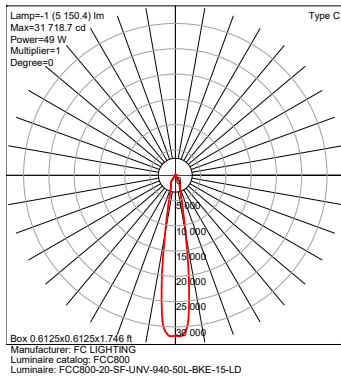

FCC800 Eight-Inch Round Cylinder Down Lighting

LUMENS / WATTAGE nominal

Model	Watts	Lumens
FCC800	6.3 W	500 lm
	10 W	1000 lm
	14 W	1500 lm
	19 W	2000 lm
	24 W	2500 lm
	29 W	3000 lm
	35 W	3500 lm
	38 W	4000 lm
	44 W	4500 lm
	49 W	5000 lm
	57 W	5500 lm
	62 W	6000 lm
	68 W	6500 lm
	73 W	7000 lm
	79 W	7500 lm

IES Multiplier	
Color	Multiplier
927	0.92
930	0.95
935	0.98
940	1.00

*83CRI@1.15 Consult factory.

TRIAC & ELV Approved Dimmer List	
Manufacturer	Manufacturer Part Number
Lutron	Glyder GLV-600
	Diva DVLV-600P
	Diva DV-600P
	Diva DVELV-600P(303)
	Maestro MALV-600
	Nova T NT-1000
	Nova T NTELV-600
Leviton	Skylark SLV-600P
	RadioRA2-10ND
	SureSlide 6633
	Illumatech IPE04

0-10V Approved Dimmer List	
Manufacturer	Manufacturer Part Number
Lutron	Diva DVSTV-XX
	Diva DVSTV-453PH-WH1
Leviton	Illumatech 010-IP710-DLZ

PHOTOMETRICS

Due to continuous development and improvements, specifications are subject to change without notice. Product use certifies agreement to FC Lighting, Inc. terms and conditions.