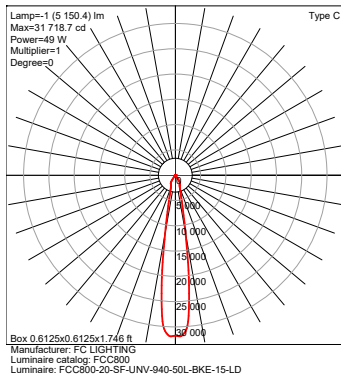

FCC800 Eight-Inch Round Cylinder Down Lighting

LUMENS / WATTAGE typical

Model	Watts	Lumens
FCC800	6.3 W	500 lm
	10 W	1000 lm
	14 W	1500 lm
	19 W	2000 lm
	24 W	2500 lm
	29 W	3000 lm
	35 W	3500 lm
	38 W	4000 lm
	44 W	4500 lm
	49 W	5000 lm
	57 W	5500 lm
	62 W	6000 lm
	68 W	6500 lm
	73 W	7000 lm
	79 W	7500 lm

IES Multiplier	
Color	Multiplier
927	0.92
930	0.95
935	0.98
940	1.00

*83CRI@1.15 Consult factory.

TRIAC & ELV Approved Dimmer List	
Manufacturer	Manufacturer Part Number
Lutron	Glyder GLV-600
	Diva DVLV-600P
	Diva DV-600P
	Diva DVELV-600P(303)
	Maestro MALV-600
	Nova T NT-1000
	Nova T NTELV-600
Leviton	Skylark SLV-600P
	RadioRA2-10ND
	SureSlide 6633
	Illumatech IPE04

0-10V Approved Dimmer List	
Manufacturer	Manufacturer Part Number
Lutron	Diva DVSTV-XX
	Diva DVSTV-453PH-WH1
Leviton	Illumatech 010-IP710-DLZ

PHOTOMETRICS

Due to continuous development and improvements, specifications are subject to change without notice.

Product use certifies agreement to FC Lighting, Inc. terms and conditions.

© FC Lighting, Inc. 3609 Swenson Ave • St. Charles, IL • 60174 | fclighting.com | 800.900.1730

US Commercial Lighting Manufacturer Since 1982

RG-DM-011426