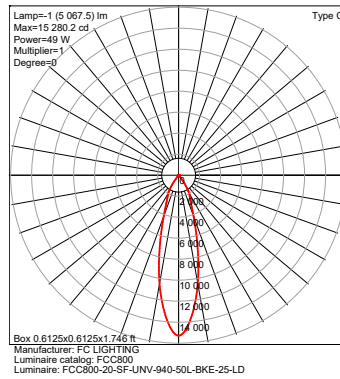

FCC800 Eight-Inch Round Cylinder Down Lighting

LUMENS / WATTAGE typical

Model	Watts	Lumens
FCC800	6.3 W	500 lm
	10 W	1000 lm
	14 W	1500 lm
	19 W	2000 lm
	24 W	2500 lm
	29 W	3000 lm
	35 W	3500 lm
	38 W	4000 lm
	44 W	4500 lm
	49 W	5000 lm
	57 W	5500 lm
	62 W	6000 lm
	68 W	6500 lm
	73 W	7000 lm
	79 W	7500 lm

IES Multiplier	
Color	Multiplier
927	0.92
930	0.95
935	0.98
940	1.00

*83CRI@1.15 Consult factory.

TRIAC & ELV Approved Dimmer List	
Manufacturer	Manufacturer Part Number
Lutron	Glyder GLV-600
	Diva DVLV-600P
	Diva DV-600P
	Diva DVELV-600P(303)
	Maestro MALV-600
	Nova T NT-1000
	Nova T NTELV-600
Leviton	Skylark SLV-600P
	RadioRA2-10ND
	SureSlide 6633
	Illumatech IPE04

0-10V Approved Dimmer List	
Manufacturer	Manufacturer Part Number
Lutron	Diva DVSTV-XX
	Diva DVSTV-453PH-WH1
Leviton	Illumatech 010-IP710-DLZ

PHOTOMETRICS

Due to continuous development and improvements, specifications are subject to change without notice.

Product use certifies agreement to FC Lighting, Inc. terms and conditions.

© FC Lighting, Inc. 3609 Swenson Ave • St. Charles, IL • 60174 | fclighting.com | 800.900.1730

US Commercial Lighting Manufacturer Since 1982

RG-DM-011426