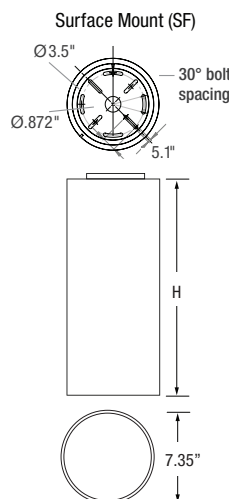

PHYSICAL DIMENSIONS

Luminaire	Length
FCC800-12	12.95" Height
FCC800-14	14.95" Height
FCC800-16	16.95" Height
FCC800-18	18.95" Height
FCC800-20	20.95" Height

Date: _____
 Type: _____
 Luminaire: _____
 Project: _____