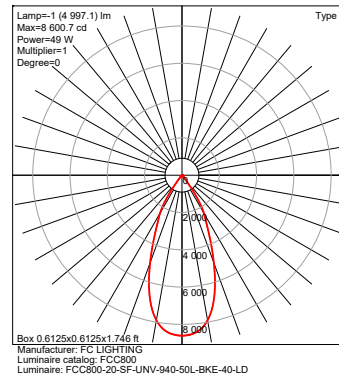

FCC800 Eight-Inch Round Cylinder Down Lighting

LUMENS / WATTAGE nominal

Model	Watts	Lumens
FCC800	6.3 W	500 lm
	10 W	1000 lm
	14 W	1500 lm
	19 W	2000 lm
	24 W	2500 lm
	29 W	3000 lm
	35 W	3500 lm
	38 W	4000 lm
	44 W	4500 lm
	49 W	5000 lm
	57 W	5500 lm
	62 W	6000 lm
	68 W	6500 lm
	73 W	7000 lm
	79 W	7500 lm

IES Multiplier	
Color	Multiplier
927	0.92
930	0.95
935	0.98
940	1.00

*83CRI@1.15 Consult factory.

TRIAC & ELV Approved Dimmer List	
Manufacturer	Manufacturer Part Number
Lutron	Glyder GLV-600
	Diva DVLV-600P
	Diva DV-600P
	Diva DVELV-600P(303)
	Maestro MALV-600
	Nova T NT-1000
	Nova T NTELV-600
Leviton	Skylark SLV-600P
	RadioRA2-10ND
	SureSlide 6633
	Illumatech IPE04

0-10V Approved Dimmer List	
Manufacturer	Manufacturer Part Number
Lutron	Diva DVSTV-XX
	Diva DVSTV-453PH-WH1
Leviton	Illumatech 010-IP710-DLZ

PHOTOMETRICS

Due to continuous development and improvements, specifications are subject to change without notice. Product use certifies agreement to FC Lighting, Inc. terms and conditions.