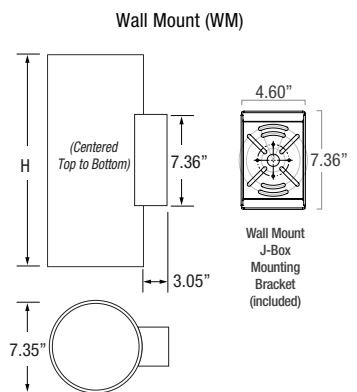

Weight: 8-12 lbs (Depending on Length)

Operating Temperature: -22°F to 122°F (-30°C to 50°C)

ELECTRICAL

Voltage: Universal 120 - 277 VAC standard, 347 VAC optional

Power Supply: Integral Class II, electronic high-power factor > .90, THD < 20%, FCC Title 47 Part 15 Class A.

PHYSICAL DIMENSIONS

Luminaire	Length
FCC800-12	12.95" Height
FCC800-14	14.95" Height
FCC800-16	16.95" Height
FCC800-18	18.95" Height
FCC800-20	20.95" Height

Date: _____
 Type: _____
 Luminaire: _____
 Project: _____