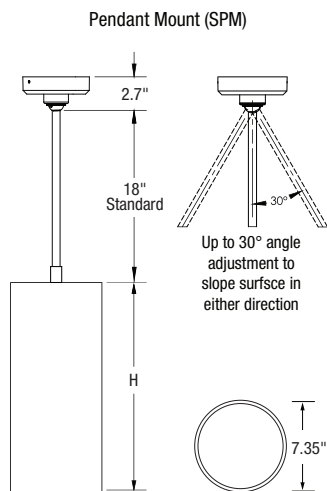

Weight: 8-12 lbs (Depending on Length)

Operating Temperature: -22°F to 122°F (-30°C to 50°C)

ELECTRICAL

Voltage: Universal 120 - 277 VAC standard, 347 VAC optional

Power Supply: Integral Class II, electronic high-power factor > .90, THD < 20%, FCC Title 47 Part 15 Class A.

PHYSICAL DIMENSIONS

Luminaire	Length
FCC800-12	12.95" Height
FCC800-14	14.95" Height
FCC800-16	16.95" Height
FCC800-18	18.95" Height
FCC800-20	20.95" Height

Date: _____
 Type: _____
 Luminaire: _____
 Project: _____