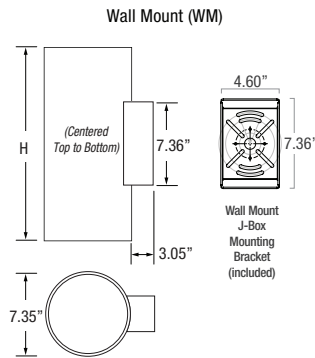

PHYSICAL DIMENSIONS

Luminaire	Height (H)
FCC812W	12.95" Height (1 Integral Driver Only)
FCC814W	14.95" Height (1 Integral Driver Only)
FCC816W	16.95" Height
FCC818W	18.95" Height
FCC820W	20.95" Height (All above are Wall Mount Standard)