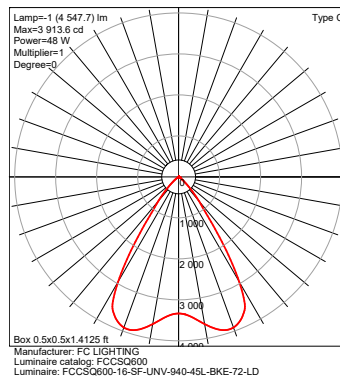

FCCSQ600 Six-Inch Square Exterior Cylinder

LUMENS / WATTAGE typical

Model	Watts	Lumens
FCCSQ600	6.3 W	500 lm
	10 W	1000 lm
	14 W	1500 lm
	20 W	2000 lm
	26 W	2500 lm
	31 W	3000 lm
	36 W	3500 lm
	42 W	4000 lm
	48 W	4500 lm
	53 W	5000 lm
	60 W	5500 lm

IES Multiplier	
Color	Multiplier
927	0.92
930	0.95
935	0.98
940	1.00

*83CRI@1.15 Consult factory.

TRIAC & ELV Approved Dimmer List	
Manufacturer	Manufacturer Part Number
Lutron	Glyder GLV-600
	Diva DVLV-600P
	Diva DV-600P
	Diva DVELV-600P(303)
	Maestro MALV-600
	Nova T NT-1000
	Nova T NTELV-600
Leviton	Skylark SLV-600P
	RadioRA2-10ND
	SureSlide 6633
	Illumatech IPE04

0-10V Approved Dimmer List	
Manufacturer	Manufacturer Part Number
Lutron	Diva DVSTV-XX
	Diva DVSTV-453PH-WH1
Leviton	Illumatech 010-IP710-DLZ

PHOTOMETRICS

Due to continuous development and improvements, specifications are subject to change without notice.

Product use certifies agreement to FC Lighting, Inc. terms and conditions.

© FC Lighting, Inc. 3609 Swenson Ave • St. Charles, IL • 60174 | fclighting.com | 800.900.1730

US Commercial Lighting Manufacturer Since 1982

RG-DM-011426