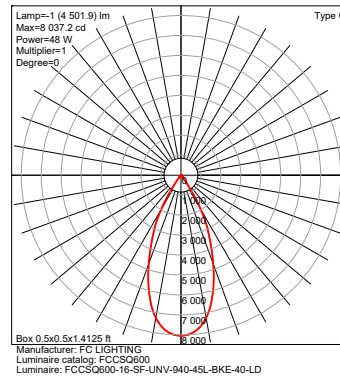

FCCSQ600 Six-Inch Square Exterior Cylinder

LUMENS / WATTAGE typical

Model	Watts	Lumens
FCCSQ600	6.3 W	500 lm
	10 W	1000 lm
	14 W	1500 lm
	20 W	2000 lm
	26 W	2500 lm
	31 W	3000 lm
	36 W	3500 lm
	42 W	4000 lm
	48 W	4500 lm
	53 W	5000 lm
	60 W	5500 lm

IES Multiplier	
Color	Multiplier
927	0.92
930	0.95
935	0.98
940	1.00

*83CRI@1.15 Consult factory.

TRIAC & ELV Approved Dimmer List	
Manufacturer	Manufacturer Part Number
Lutron	Glyder GLV-600
	Diva DVLV-600P
	Diva DV-600P
	Diva DVELV-600P(303)
	Maestro MALV-600
	Nova T NT-1000
	Nova T NTELV-600
Leviton	Skylark SLV-600P
	RadioRA2-10ND
	SureSlide 6633
	Illumatech IPE04

0-10V Approved Dimmer List	
Manufacturer	Manufacturer Part Number
Lutron	Diva DVSTV-XX
	Diva DVSTV-453PH-WH1
Leviton	Illumatech 010-IP710-DLZ

PHOTOMETRICS

Due to continuous development and improvements, specifications are subject to change without notice.

Product use certifies agreement to FC Lighting, Inc. terms and conditions.

© FC Lighting, Inc. 3609 Swenson Ave • St. Charles, IL • 60174 | fclighting.com | 800.900.1730

US Commercial Lighting Manufacturer Since 1982

RG-DM-011426