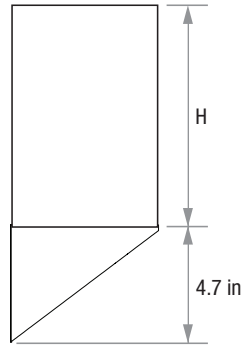

PHYSICAL DIMENSIONS

Luminaire	Height
FCC600-10	10.95" Height
FCC600-12	12.95" Height
FCC600-14	14.95" Height
FCC600-16	16.95" Height
FCC600-18	18.95" Height
FCC600-20	20.95" Height

Date: _____
 Type: _____
 Fixture: _____
 Project: _____

GM-DM-112524

FCCSQ600 Six-Inch Square Exterior Cylinder

MORE DIMENSIONS

Cut-Off Visor (CV)

Bottom View

Side View