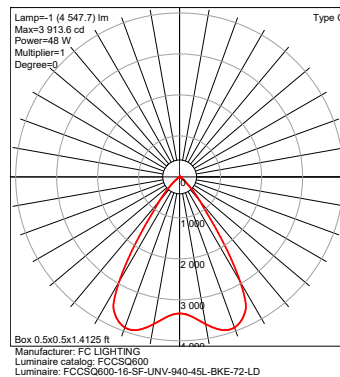

FCCSQ600 Six-Inch Square Exterior Cylinder

LUMENS / WATTAGE typical

Model	Watts	Lumens
FCCSQ600	6.3 W	500 lm
	10 W	1000 lm
	14 W	1500 lm
	20 W	2000 lm
	26 W	2500 lm
	31 W	3000 lm
	36 W	3500 lm
	42 W	4000 lm
	48 W	4500 lm
	53 W	5000 lm
	60 W	5500 lm

IES Multiplier	
Color	Multiplier
927	0.92
930	0.95
935	0.98
940	1.00

*83CRI@1.15 Consult factory.

TRIAC & ELV Approved Dimmer List	
Manufacturer	Manufacturer Part Number
Lutron	Glyder GLV-600
	Diva DVLV-600P
	Diva DV-600P
	Diva DVELV-600P(303)
	Maestro MALV-600
	Nova T NT-1000
	Nova T NTELV-600
Leviton	Skylark SLV-600P
	RadioRA2-10ND
	SureSlide 6633
	Illumatech IPE04

0-10V Approved Dimmer List	
Manufacturer	Manufacturer Part Number
Lutron	Diva DVSTV-XX
	Diva DVSTV-453PH-WH1
Leviton	Illumatech 010-IP710-DLZ

PHOTOMETRICS

Due to continuous development and improvements, specifications are subject to change without notice.

Product use certifies agreement to FC Lighting, Inc. terms and conditions.

© FC Lighting, Inc. 3609 Swenson Ave • St. Charles, IL • 60174 | fclighting.com | 800.900.1730

US Commercial Lighting Manufacturer Since 1982

GM-DM-112524