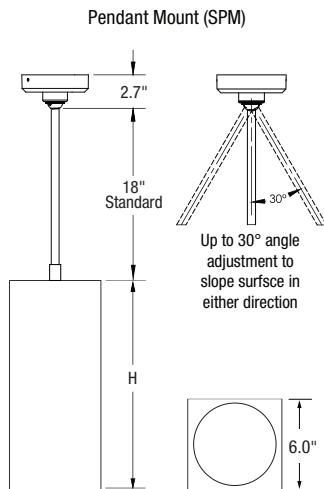

Weight: 8-12 lbs (Depending on Length)

Operating Temperature: -22°F to 122°F (-30°C to 50°C)

ELECTRICAL

Voltage: Universal 120 - 277 VAC standard, 347 VAC optional

Power Supply: Integral Class II, electronic high-power factor >.90, THD < 20%, FCC Title 47 Part 15 Class A.

PHYSICAL DIMENSIONS

Luminaire	Height
FCC600-10	10.95" Height
FCC600-12	12.95" Height
FCC600-14	14.95" Height
FCC600-16	16.95" Height
FCC600-18	18.95" Height
FCC600-20	20.95" Height

Date: _____
 Type: _____
 Luminaire: _____
 Project: _____