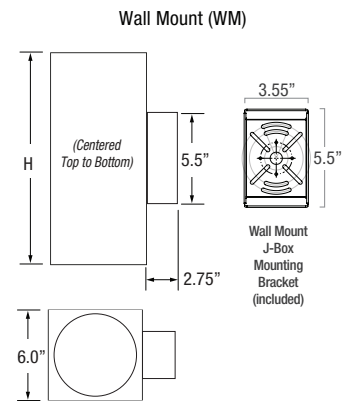

PHYSICAL DIMENSIONS

Luminaire	Height
FCC600-10	10.95" Height
FCC600-12	12.95" Height
FCC600-14	14.95" Height
FCC600-16	16.95" Height
FCC600-18	18.95" Height
FCC600-20	20.95" Height

Date: _____
 Type: _____
 Fixture: _____
 Project: _____