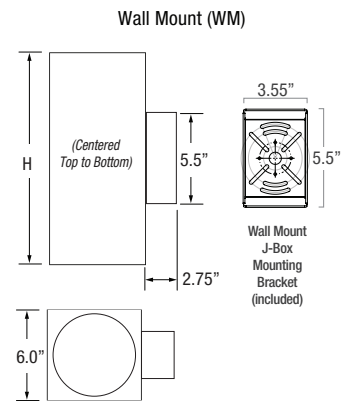

PHYSICAL DIMENSIONS

Luminaire	Height
FCC600-10	10.95" Height
FCC600-12	12.95" Height
FCC600-14	14.95" Height
FCC600-16	16.95" Height
FCC600-18	18.95" Height
FCC600-20	20.95" Height

Date: _____
 Type: _____
 Luminaire: _____
 Project: _____