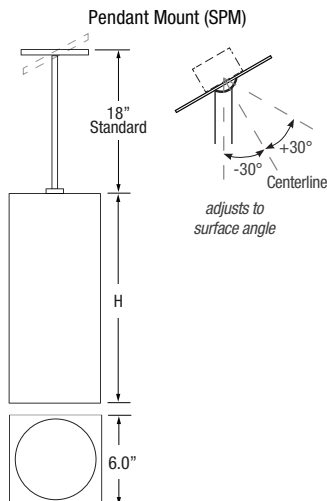

PHYSICAL DIMENSIONS

Luminaire	Height
FCC600-10	10.95" Height
FCC600-12	12.95" Height
FCC600-14	14.95" Height
FCC600-16	16.95" Height
FCC600-18	18.95" Height
FCC600-20	20.95" Height

Date: _____
 Type: _____
 Fixture: _____
 Project: _____