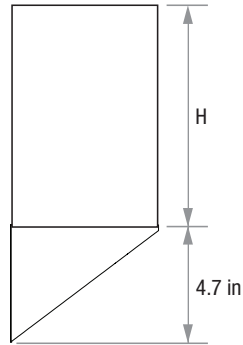

PHYSICAL DIMENSIONS

Luminaire	Height
FCC600-10	10.95" Height
FCC600-12	12.95" Height
FCC600-14	14.95" Height
FCC600-16	16.95" Height
FCC600-18	18.95" Height
FCC600-20	20.95" Height

Date: _____
 Type: _____
 Luminaire: _____
 Project: _____

RG-DM-011426

FCCSQ600 Six-Inch Square Exterior Cylinder

MORE DIMENSIONS

Cut-Off Visor (CV)

Bottom View

Side View