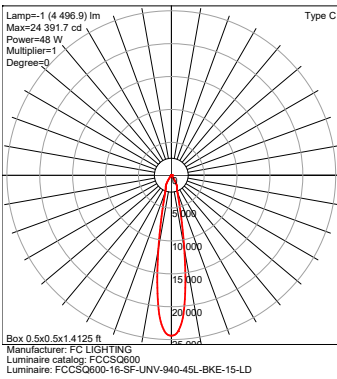

FCCSQ600 Six-Inch Square Exterior Cylinder

LUMENS / WATTAGE typical

Model	Watts	Lumens
FCCSQ600	6.3 W	500 lm
	10 W	1000 lm
	14 W	1500 lm
	20 W	2000 lm
	26 W	2500 lm
	31 W	3000 lm
	36 W	3500 lm
	42 W	4000 lm
	48 W	4500 lm
	53 W	5000 lm
	60 W	5500 lm

IES Multiplier	
Color	Multiplier
927	0.92
930	0.95
935	0.98
940	1.00

*83CRI@1.15 Consult factory.

TRIAC & ELV Approved Dimmer List	
Manufacturer	Manufacturer Part Number
Lutron	Glyder GLV-600
	Diva DVLV-600P
	Diva DV-600P
	Diva DVELV-600P(303)
	Maestro MALV-600
	Nova T NT-1000
	Nova T NTELV-600
Leviton	Skylark SLV-600P
	RadioRA2-10ND
	SureSlide 6633
	Illumatech IPE04

0-10V Approved Dimmer List	
Manufacturer	Manufacturer Part Number
Lutron	Diva DVSTV-XX
	Diva DVSTV-453PH-WH1
Leviton	Illumatech 010-IP710-DLZ

PHOTOMETRICS

Due to continuous development and improvements, specifications are subject to change without notice.

Product use certifies agreement to FC Lighting, Inc. terms and conditions.

© FC Lighting, Inc. 3609 Swenson Ave • St. Charles, IL • 60174 | fclighting.com | 800.900.1730

US Commercial Lighting Manufacturer Since 1982

GM-DM-112524