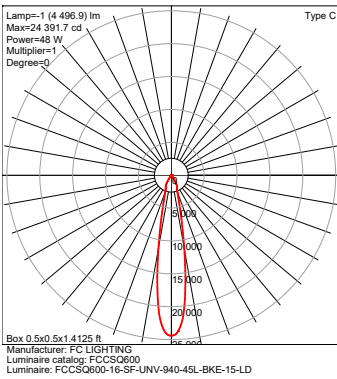

FCCSQ600 Six-Inch Square Exterior Cylinder

LUMENS / WATTAGE typical

Model	Watts	Lumens
FCCSQ600	6.3 W	500 lm
	10 W	1000 lm
	14 W	1500 lm
	20 W	2000 lm
	26 W	2500 lm
	31 W	3000 lm
	36 W	3500 lm
	42 W	4000 lm
	48 W	4500 lm
	53 W	5000 lm
	60 W	5500 lm

IES Multiplier	
Color	Multiplier
927	0.92
930	0.95
935	0.98
940	1.00

*83CRI@1.15 Consult factory.

TRIAC & ELV Approved Dimmer List	
Manufacturer	Manufacturer Part Number
Lutron	Glyder GLV-600
	Diva DVLV-600P
	Diva DV-600P
	Diva DVELV-600P(303)
	Maestro MALV-600
	Nova T NT-1000
	Nova T NTELV-600
Leviton	Skylark SLV-600P
	RadioRA2-10ND
	SureSlide 6633
	Illumatech IPE04

0-10V Approved Dimmer List	
Manufacturer	Manufacturer Part Number
Lutron	Diva DVSTV-XX
	Diva DVSTV-453PH-WH1
Leviton	Illumatech 010-IP710-DLZ

PHOTOMETRICS

Due to continuous development and improvements, specifications are subject to change without notice.

Product use certifies agreement to FC Lighting, Inc. terms and conditions.

© FC Lighting, Inc. 3609 Swenson Ave • St. Charles, IL • 60174 | fclighting.com | 800.900.1730

US Commercial Lighting Manufacturer Since 1982

RG-DM-011426