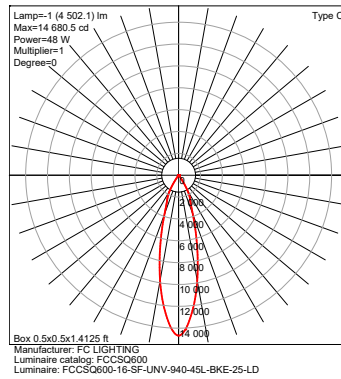

FCCSQ600 Six-Inch Square Exterior Cylinder

LUMENS / WATTAGE typical

Model	Watts	Lumens
FCCSQ600	6.3 W	500 lm
	10 W	1000 lm
	14 W	1500 lm
	20 W	2000 lm
	26 W	2500 lm
	31 W	3000 lm
	36 W	3500 lm
	42 W	4000 lm
	48 W	4500 lm
	53 W	5000 lm
	60 W	5500 lm

IES Multiplier	
Color	Multiplier
927	0.92
930	0.95
935	0.98
940	1.00

*83CRI@1.15 Consult factory.

TRIAC & ELV Approved Dimmer List	
Manufacturer	Manufacturer Part Number
Lutron	Glyder GLV-600
	Diva DVLV-600P
	Diva DV-600P
	Diva DVELV-600P(303)
	Maestro MALV-600
	Nova T NT-1000
	Nova T NTELV-600
Leviton	Skylark SLV-600P
	RadioRA2-10ND
	SureSlide 6633
	Illumatech IPE04

0-10V Approved Dimmer List	
Manufacturer	Manufacturer Part Number
Lutron	Diva DVSTV-XX
	Diva DVSTV-453PH-WH1
Leviton	Illumatech 010-IP710-DLZ

PHOTOMETRICS

Due to continuous development and improvements, specifications are subject to change without notice.

Product use certifies agreement to FC Lighting, Inc. terms and conditions.

© FC Lighting, Inc. 3609 Swenson Ave • St. Charles, IL • 60174 | fclighting.com | 800.900.1730

US Commercial Lighting Manufacturer Since 1982

RG-DM-011426