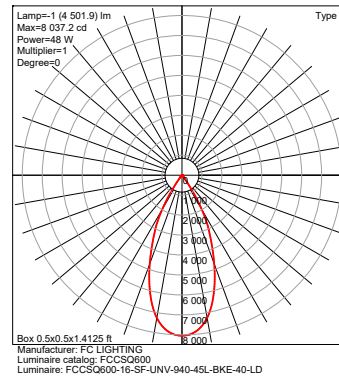

FCCSQ600 Six-Inch Square Exterior Cylinder

LUMENS / WATTAGE typical

Model	Watts	Lumens
FCCSQ600	6.3 W	500 lm
	10 W	1000 lm
	14 W	1500 lm
	20 W	2000 lm
	26 W	2500 lm
	31 W	3000 lm
	36 W	3500 lm
	42 W	4000 lm
	48 W	4500 lm
	53 W	5000 lm
	60 W	5500 lm

IES Multiplier	
Color	Multiplier
927	0.92
930	0.95
935	0.98
940	1.00

*83CRI@1.15 Consult factory.

TRIAC & ELV Approved Dimmer List	
Manufacturer	Manufacturer Part Number
Lutron	Glyder GLV-600
	Diva DVLV-600P
	Diva DV-600P
	Diva DVELV-600P(303)
	Maestro MALV-600
	Nova T NT-1000
	Nova T NTELV-600
Leviton	Skylark SLV-600P
	RadioRA2-10ND
	SureSlide 6633
	Illumatech IPE04

0-10V Approved Dimmer List	
Manufacturer	Manufacturer Part Number
Lutron	Diva DVSTV-XX
	Diva DVSTV-453PH-WH1
Leviton	Illumatech 010-IP710-DLZ

PHOTOMETRICS

Due to continuous development and improvements, specifications are subject to change without notice.

Product use certifies agreement to FC Lighting, Inc. terms and conditions.

© FC Lighting, Inc. 3609 Swenson Ave • St. Charles, IL • 60174 | fclighting.com | 800.900.1730

US Commercial Lighting Manufacturer Since 1982

GM-DM-112524