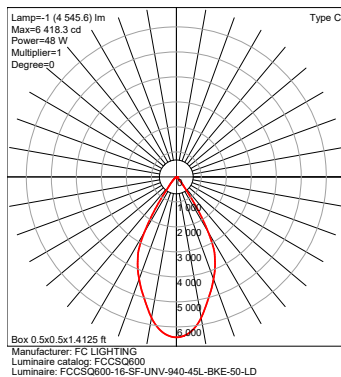

FCCSQ600 Six-Inch Square Exterior Cylinder

LUMENS / WATTAGE typical

Model	Watts	Lumens
FCCSQ600	6.3 W	500 lm
	10 W	1000 lm
	14 W	1500 lm
	20 W	2000 lm
	26 W	2500 lm
	31 W	3000 lm
	36 W	3500 lm
	42 W	4000 lm
	48 W	4500 lm
	53 W	5000 lm
	60 W	5500 lm

IES Multiplier	
Color	Multiplier
927	0.92
930	0.95
935	0.98
940	1.00

*83CRI@1.15 Consult factory.

TRIAC & ELV Approved Dimmer List	
Manufacturer	Manufacturer Part Number
Lutron	Glyder GLV-600
	Diva DVLV-600P
	Diva DV-600P
	Diva DVELV-600P(303)
	Maestro MALV-600
	Nova T NT-1000
	Nova T NTELV-600
Leviton	Skylark SLV-600P
	RadioRA2-10ND
	SureSlide 6633
	Illumatech IPE04

0-10V Approved Dimmer List	
Manufacturer	Manufacturer Part Number
Lutron	Diva DVSTV-XX
	Diva DVSTV-453PH-WH1
Leviton	Illumatech 010-IP710-DLZ

PHOTOMETRICS

Due to continuous development and improvements, specifications are subject to change without notice.

Product use certifies agreement to FC Lighting, Inc. terms and conditions.

© FC Lighting, Inc. 3609 Swenson Ave • St. Charles, IL • 60174 | fclighting.com | 800.900.1730

US Commercial Lighting Manufacturer Since 1982

GM-DM-112524