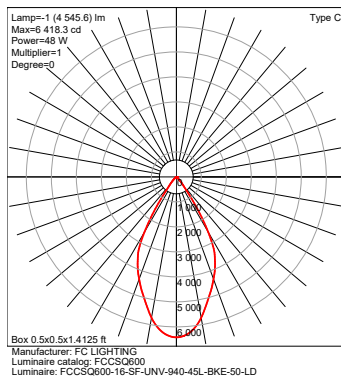

FCCSQ600 Six-Inch Square Exterior Cylinder

LUMENS / WATTAGE typical

Model	Watts	Lumens
FCCSQ600	6.3 W	500 lm
	10 W	1000 lm
	14 W	1500 lm
	20 W	2000 lm
	26 W	2500 lm
	31 W	3000 lm
	36 W	3500 lm
	42 W	4000 lm
	48 W	4500 lm
	53 W	5000 lm
	60 W	5500 lm

IES Multiplier	
Color	Multiplier
927	0.92
930	0.95
935	0.98
940	1.00

*83CRI@1.15 Consult factory.

TRIAC & ELV Approved Dimmer List	
Manufacturer	Manufacturer Part Number
Lutron	Glyder GLV-600
	Diva DVLV-600P
	Diva DV-600P
	Diva DVELV-600P(303)
	Maestro MALV-600
	Nova T NT-1000
	Nova T NTELV-600
Leviton	Skylark SLV-600P
	RadioRA2-10ND
	SureSlide 6633
	Illumatech IPE04

0-10V Approved Dimmer List	
Manufacturer	Manufacturer Part Number
Lutron	Diva DVSTV-XX
	Diva DVSTV-453PH-WH1
Leviton	Illumatech 010-IP710-DLZ

PHOTOMETRICS

Due to continuous development and improvements, specifications are subject to change without notice.

Product use certifies agreement to FC Lighting, Inc. terms and conditions.

© FC Lighting, Inc. 3609 Swenson Ave • St. Charles, IL • 60174 | fclighting.com | 800.900.1730

US Commercial Lighting Manufacturer Since 1982

RG-DM-011426