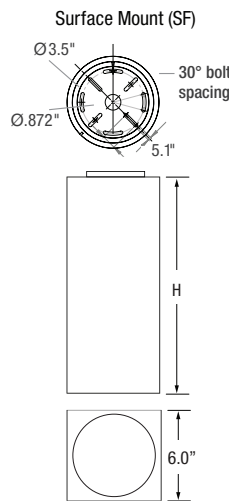

PHYSICAL DIMENSIONS

Luminaire	Height
FCC600-10	10.95" Height
FCC600-12	12.95" Height
FCC600-14	14.95" Height
FCC600-16	16.95" Height
FCC600-18	18.95" Height
FCC600-20	20.95" Height

Date: _____
 Type: _____
 Fixture: _____
 Project: _____