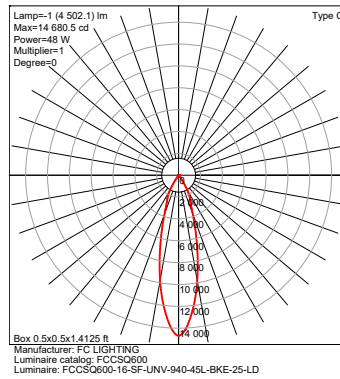

FCCSQ600 Six-Inch Square Exterior Cylinder

LUMENS / WATTAGE typical

Model	Watts	Lumens
FCCSQ600	6.3 W	500 lm
	10 W	1000 lm
	14 W	1500 lm
	20 W	2000 lm
	26 W	2500 lm
	31 W	3000 lm
	36 W	3500 lm
	42 W	4000 lm
	48 W	4500 lm
	53 W	5000 lm
	60 W	5500 lm

IES Multiplier	
Color	Multiplier
927	0.92
930	0.95
935	0.98
940	1.00

*83CRI@1.15 Consult factory.

TRIAC & ELV Approved Dimmer List	
Manufacturer	Manufacturer Part Number
Lutron	Glyder GLV-600
	Diva DVLV-600P
	Diva DV-600P
	Diva DVELV-600P(303)
	Maestro MALV-600
	Nova T NT-1000
	Nova T NTELV-600
Leviton	Skylark SLV-600P
	RadioRA2-10ND
	SureSlide 6633
	Illumatech IPE04

0-10V Approved Dimmer List	
Manufacturer	Manufacturer Part Number
Lutron	Diva DVSTV-XX
	Diva DVSTV-453PH-WH1
Leviton	Illumatech 010-IP710-DLZ

PHOTOMETRICS

Due to continuous development and improvements, specifications are subject to change without notice.

Product use certifies agreement to FC Lighting, Inc. terms and conditions.

© FC Lighting, Inc. 3609 Swenson Ave • St. Charles, IL • 60174 | fclighting.com | 800.900.1730

US Commercial Lighting Manufacturer Since 1982

GM-DM-112524