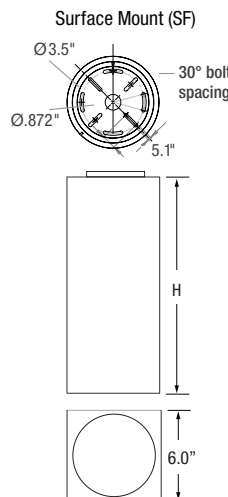

PHYSICAL DIMENSIONS

Luminaire	Height
FCC600-10	10.95" Height
FCC600-12	12.95" Height
FCC600-14	14.95" Height
FCC600-16	16.95" Height
FCC600-18	18.95" Height
FCC600-20	20.95" Height

Date: _____
 Type: _____
 Luminaire: _____
 Project: _____

RG-DM-011426

FCCSQ600 Six-Inch Square Exterior Cylinder

MORE DIMENSIONS

Cut-Off Visor (CV)

Bottom View

Side View