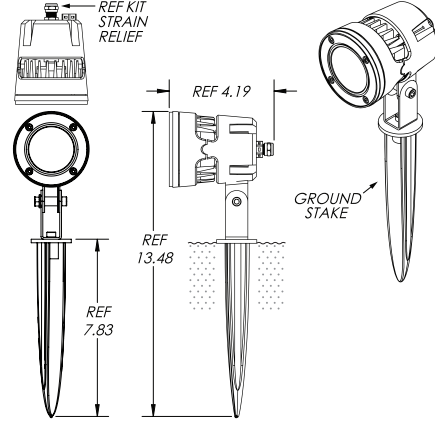

GS3 Ground Stake