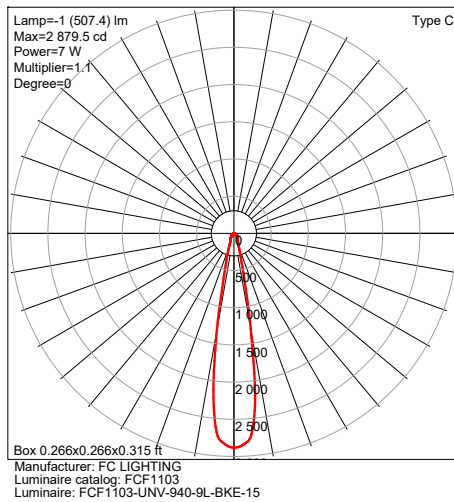

FCF1103

LUMENS

Model	Watts	4K
FCF1103	7W	700 lm

IES Multiplier	
Color	Multiplier
927	0.83
930	0.91
935	0.91
940	1.00

*83CRI≤1.15 Consult factory.
*R,G,B Consult factory.

0-10V Approved Dimmer List	
Manufacturer	Manufacturer Part Number
Lutron	Diva DVSTV-XX
	Diva DVSTV-453PH-WH1
Leviton	illumatech 010-IP710-DLZ

PHOTOMETRICS

Due to continuous development and improvements, specifications are subject to change without notice.
Product use certifies agreement to FC Lighting terms and conditions.