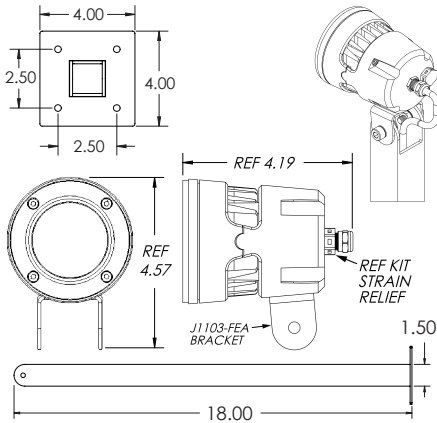

FEA18 Flood Extension Arm - 18"