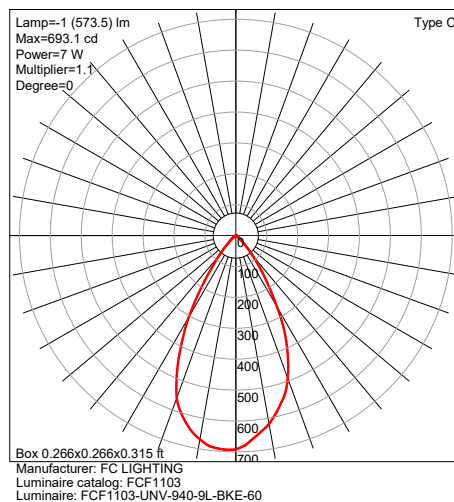

FCF1103

LUMENS

Model	Watts	4K
FCF1103	7W	700 lm

IES Multiplier	
Color	Multiplier
927	0.83
930	0.91
935	0.91
940	1.00

*83CRI≤1.15 Consult factory.
*R,G,B Consult factory.

0-10V Approved Dimmer List	
Manufacturer	Manufacturer Part Number
Lutron	Diva DVSTV-XX
	Diva DVSTV-453PH-WH1
Leviton	illumatech 010-IP710-DLZ

PHOTOMETRICS

Due to continuous development and improvements, specifications are subject to change without notice.
Product use certifies agreement to FC Lighting terms and conditions.