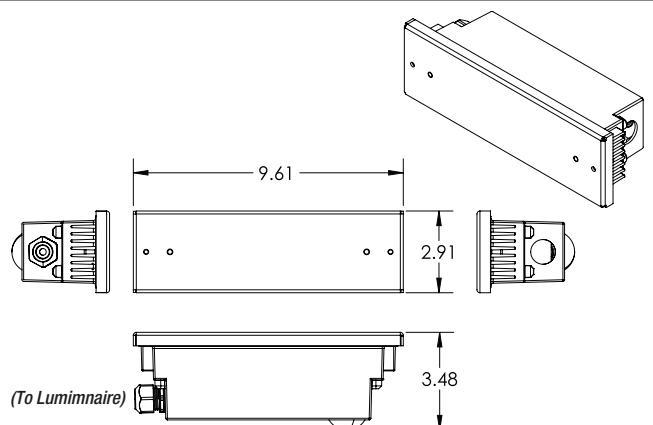

LD-RPS 0-10V Dimming with Remote Power