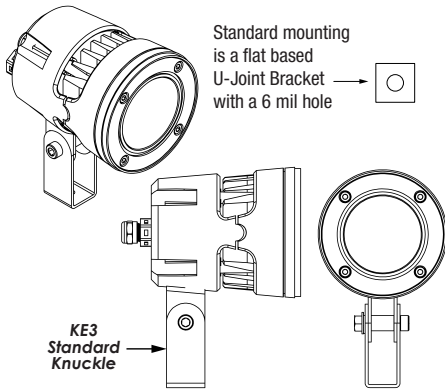

FCF1103

MOUNTING ACCESSORIES

Please pick one of the below for mounting.

K3 3" Knuckle Mount (Standard)