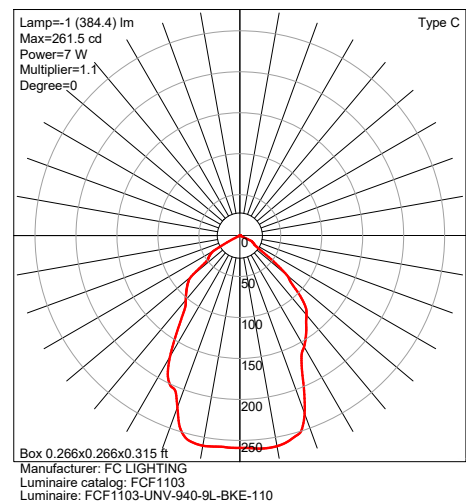

FCF1103

LUMENS

Model	Watts	4K
FCF1103	7W	700 lm

IES Multiplier	
Color	Multiplier
927	0.83
930	0.91
935	0.91
940	1.00

*83CRI≤1.15 Consult factory.
*R,G,B Consult factory.

0-10V Approved Dimmer List	
Manufacturer	Manufacturer Part Number
Lutron	Diva DVSTV-XX
	Diva DVSTV-453PH-WH1
Leviton	illumatech 010-IP710-DLZ

PHOTOMETRICS

Due to continuous development and improvements, specifications are subject to change without notice.
Product use certifies agreement to FC Lighting terms and conditions.