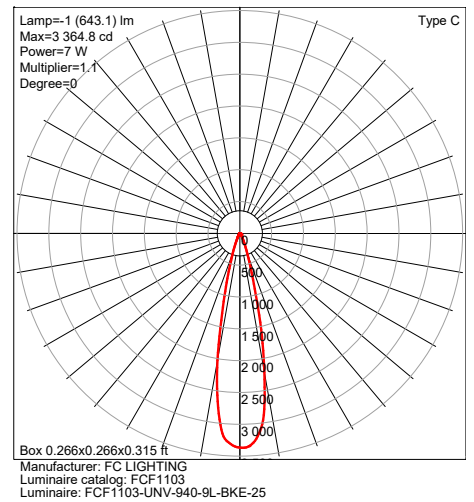

FCF1103

LUMENS

Model	Watts	4K
FCF1103	7W	700 lm

IES Multiplier	
Color	Multiplier
927	0.83
930	0.91
935	0.91
940	1.00

*83CRI≤1.15 Consult factory.
*R,G,B Consult factory.

0-10V Approved Dimmer List	
Manufacturer	Manufacturer Part Number
Lutron	Diva DVSTV-XX
	Diva DVSTV-453PH-WH1
Leviton	illumatech 010-IP710-DLZ

PHOTOMETRICS

Due to continuous development and improvements, specifications are subject to change without notice.
Product use certifies agreement to FC Lighting terms and conditions.