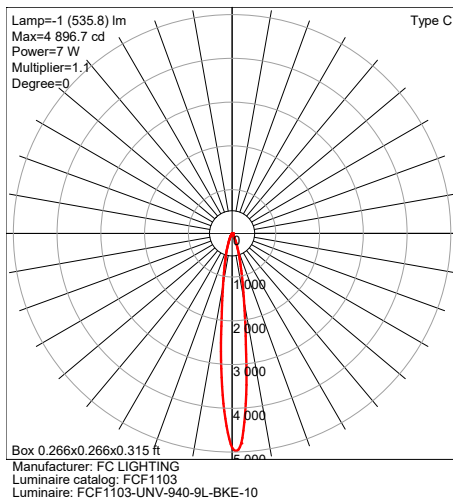

FCF1103

LUMENS

Model	Watts	4K
FCF1103	7W	700 lm

IES Multiplier	
Color	Multiplier
927	0.83
930	0.91
935	0.91
940	1.00

*83CRI≤1.15 Consult factory.
*R,G,B Consult factory.

0-10V Approved Dimmer List	
Manufacturer	Manufacturer Part Number
Lutron	Diva DVSTV-XX
	Diva DVSTV-453PH-WH1
Leviton	illumatech 010-IP710-DLZ

PHOTOMETRICS

Due to continuous development and improvements, specifications are subject to change without notice.
Product use certifies agreement to FC Lighting terms and conditions.