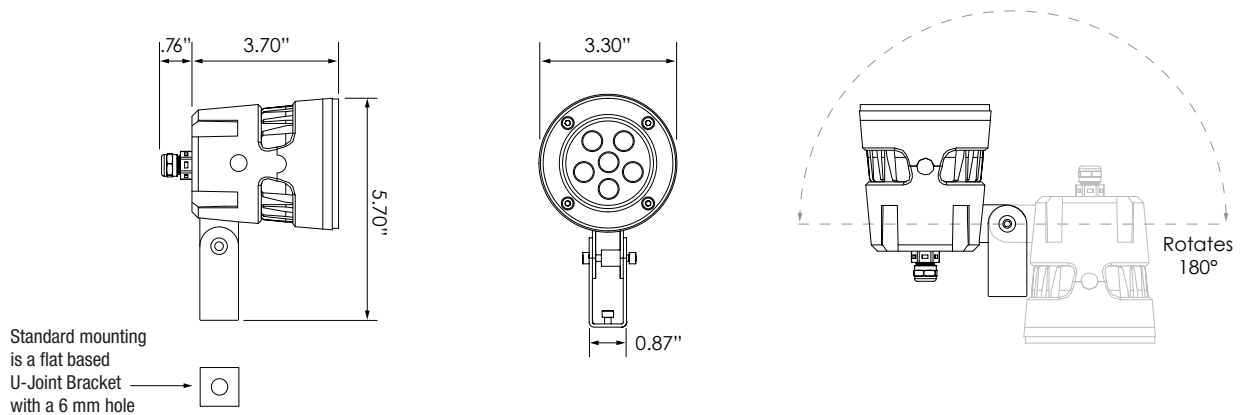

PHYSICAL DIMENSIONS