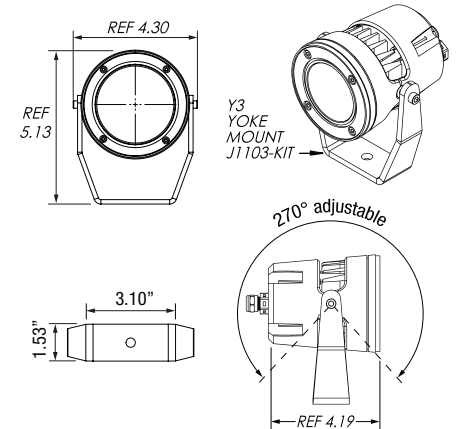

Y3 Yoke Arm (Removes Knuckle)

Due to continuous development and improvements, specifications are subject to change without notice.

Product use certifies agreement to FC Lighting terms and conditions.

© FC Lighting, Inc. 3609 Swenson Ave • St. Charles, IL • 60174 | fclighting.com | 800.900.1730

US Commercial Lighting Manufacturer Since 1982

TG-DM-090624