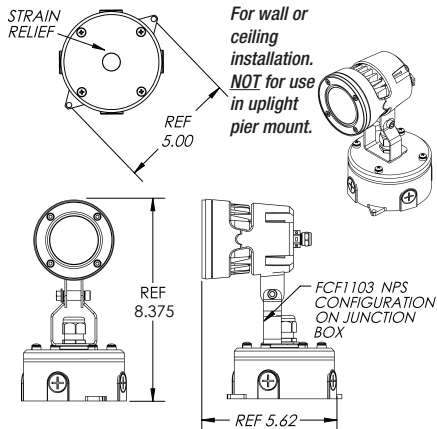

JB Junction Box (Outdoor Rated)