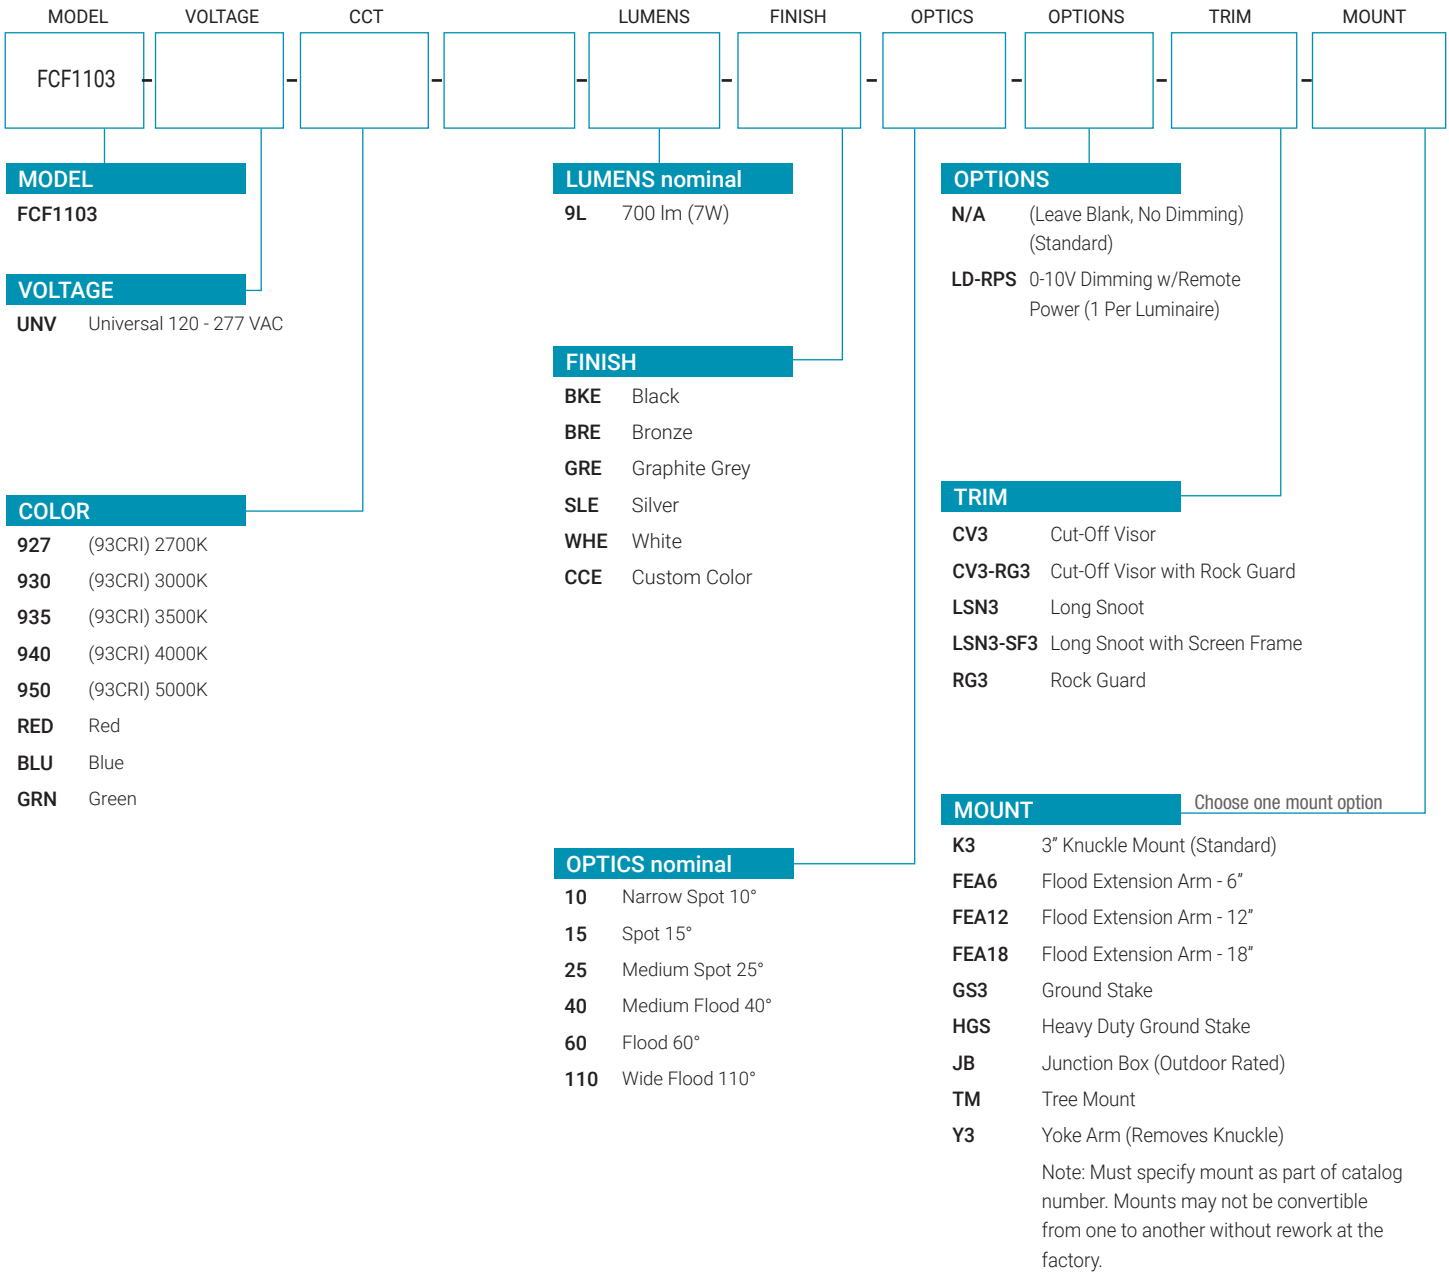

Date: _____

Type: _____

Fixture: _____

Project: _____

Approved: _____

FCF1103

PRODUCT CODE

EXAMPLE: FCF1103-UNV-927-9L-BKE-10-N/A-CV3-K3

FCF1103

LUMENS

Model	Watts	4K
FCF1103	7W	700 lm

IES Multiplier	
Color	Multiplier
927	0.83
930	0.91
935	0.91
940	1.00

*83CRI≤1.15 Consult factory.
*R,G,B Consult factory.

0-10V Approved Dimmer List	
Manufacturer	Manufacturer Part Number
Lutron	Diva DVSTV-XX
	Diva DVSTV-453PH-WH1
Leviton	illumatech 010-IP710-DLZ

PHOTOMETRICS