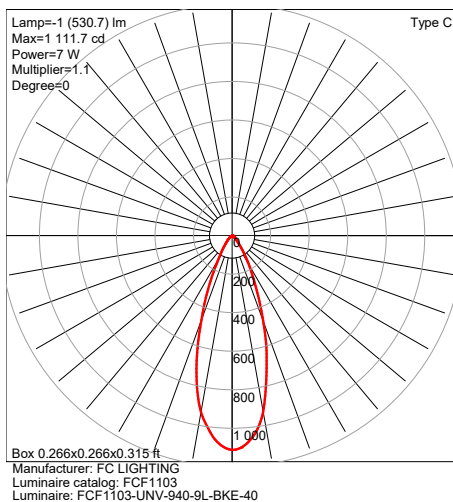

FCF1103

LUMENS

Model	Watts	4K
FCF1103	7W	700 lm

IES Multiplier	
Color	Multiplier
927	0.83
930	0.91
935	0.91
940	1.00

*83CRI≤1.15 Consult factory.
*R,G,B Consult factory.

0-10V Approved Dimmer List	
Manufacturer	Manufacturer Part Number
Lutron	Diva DVSTV-XX
	Diva DVSTV-453PH-WH1
Leviton	illumatech 010-IP710-DLZ

PHOTOMETRICS

Due to continuous development and improvements, specifications are subject to change without notice.
Product use certifies agreement to FC Lighting terms and conditions.