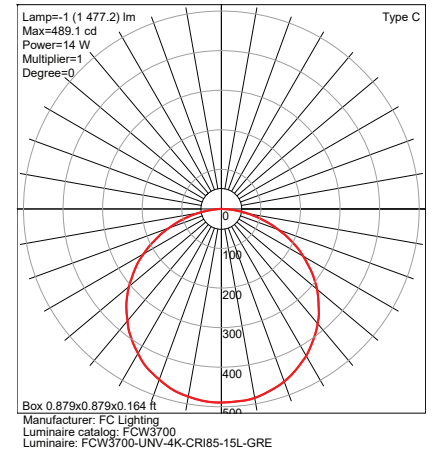

FCW3700

LUMENS

Model	Watts	3K	4K
FCW3700	6W	500 lm	500 lm
FCW3700	10W	1000 lm	1000 lm
FCW3700	14W	1500 lm	1500 lm

CCT Multiplier (CRI85)	
CCT	Multiplier
2700K	0.91
3000K	0.94
3500K	0.96
4000K	1

PHOTOMETRICS

Due to continuous development and improvements, specifications are subject to change without notice. FC Lighting reserves the right to change lab test details or specifications without notice. Product use certifies agreement to FC Lighting terms and conditions.