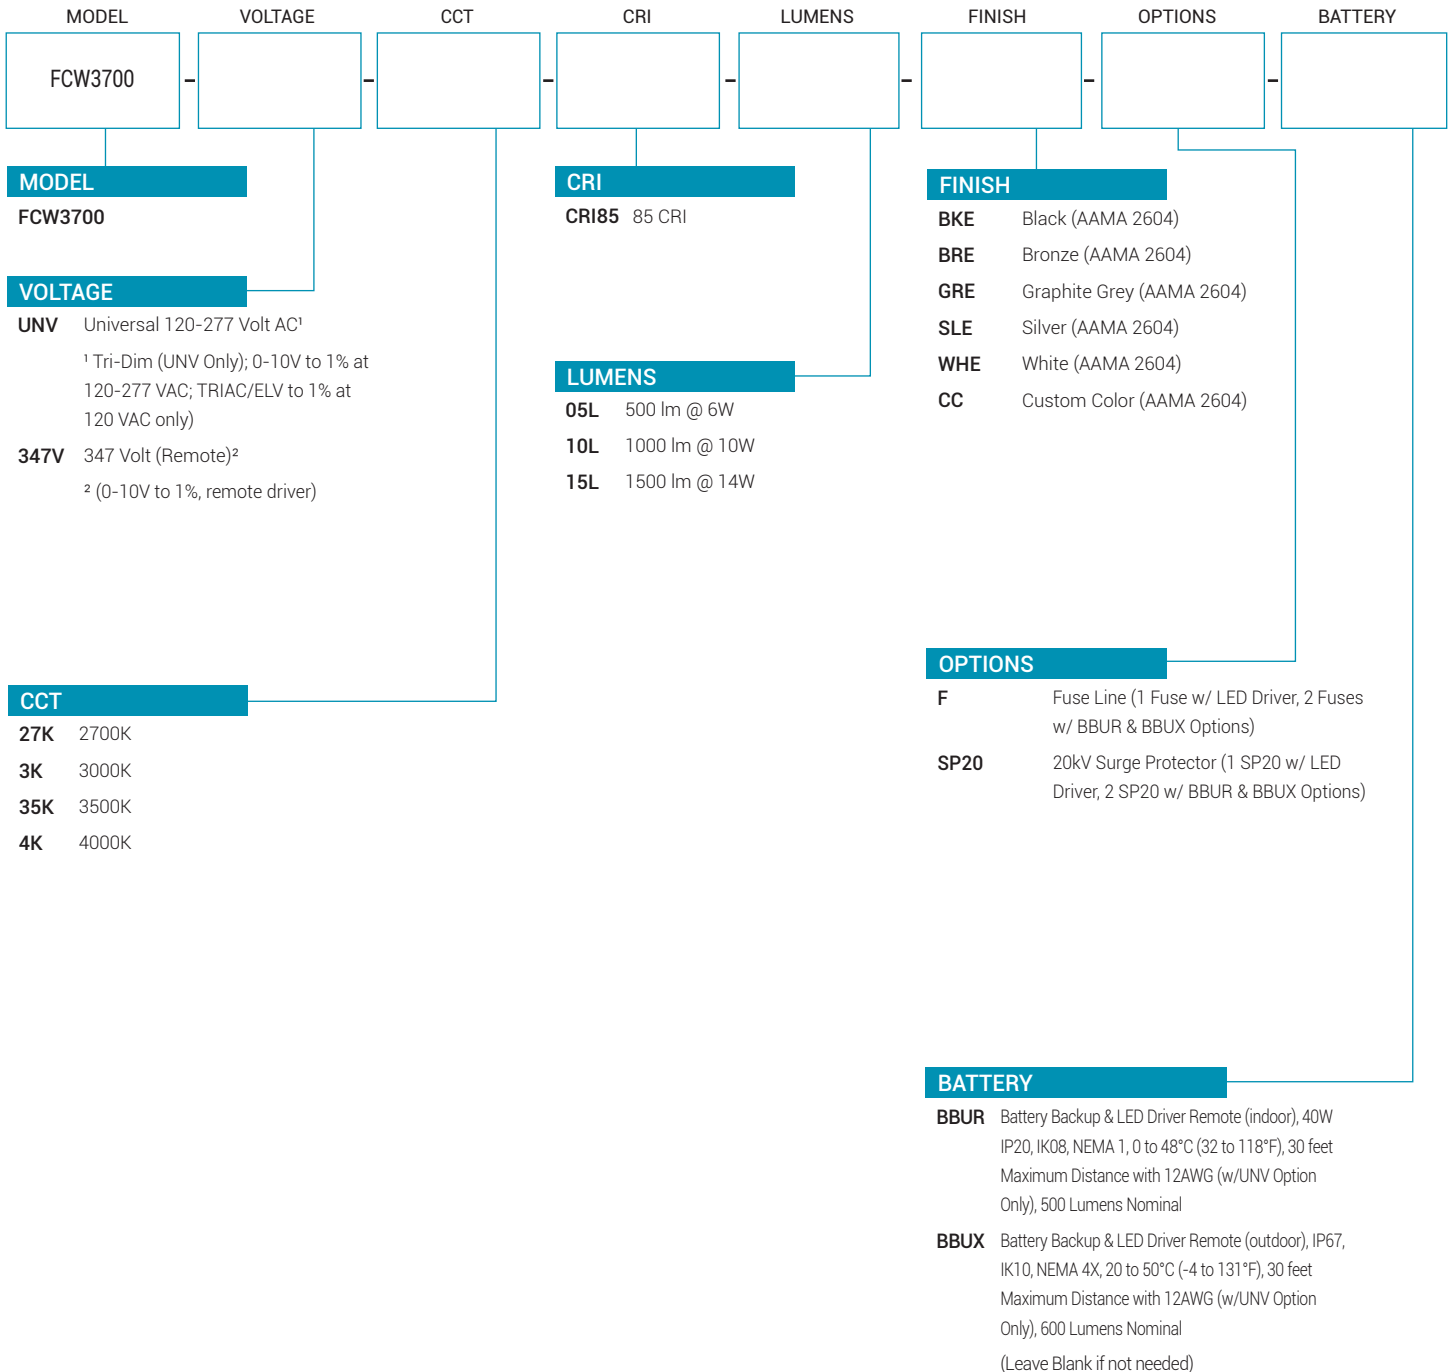

FCW3700

PRODUCT CODE

EXAMPLE: FCW3700-UNV-3K-CRI85-15L-BKE-F

Due to continuous development and improvements, specifications are subject to change without notice. FC Lighting reserves the right to change lab test details or specifications without notice. Product use certifies agreement to FC Lighting terms and conditions.