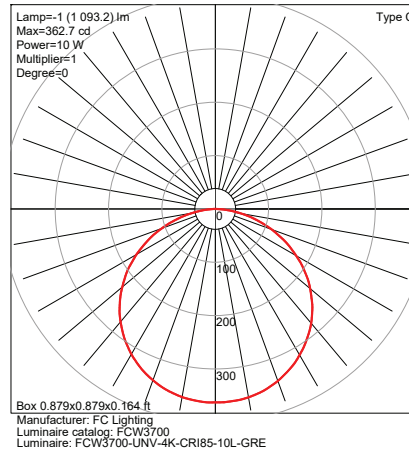

FCW3700

LUMENS

Model	Watts	3K	4K
FCW3700	6W	500 lm	500 lm
FCW3700	10W	1000 lm	1000 lm
FCW3700	14W	1500 lm	1500 lm

CCT Multiplier (CRI85)	
CCT	Multiplier
2700K	0.91
3000K	0.94
3500K	0.96
4000K	1

PHOTOMETRICS

Due to continuous development and improvements, specifications are subject to change without notice. FC Lighting reserves the right to change lab test details or specifications without notice. Product use certifies agreement to FC Lighting terms and conditions.