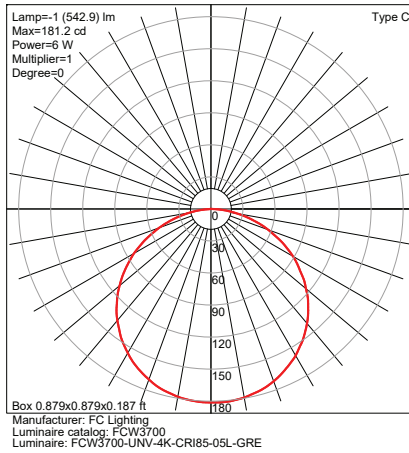

FCW3700

LUMENS

Model	Watts	3K	4K
FCW3700	6W	500 lm	500 lm
FCW3700	10W	1000 lm	1000 lm
FCW3700	14W	1500 lm	1500 lm

CCT Multiplier (CRI85)	
CCT	Multiplier
2700K	0.91
3000K	0.94
3500K	0.96
4000K	1

PHOTOMETRICS

Due to continuous development and improvements, specifications are subject to change without notice. FC Lighting reserves the right to change lab test details or specifications without notice. Product use certifies agreement to FC Lighting terms and conditions.