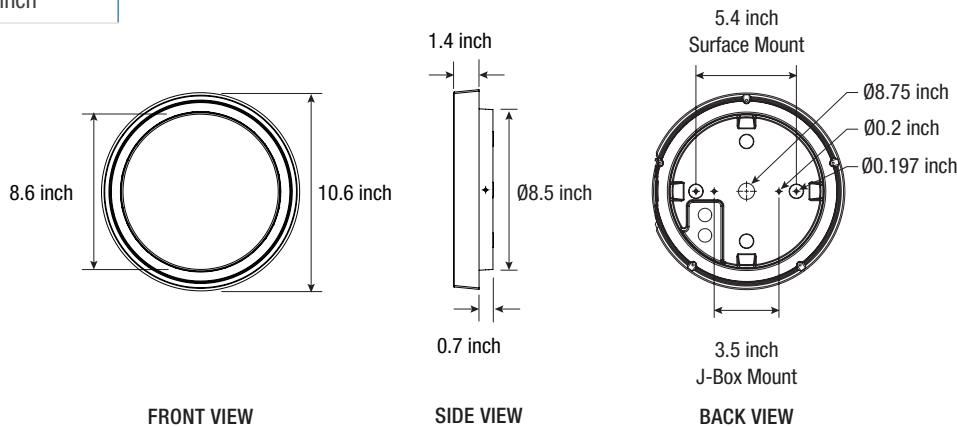

### PHYSICAL DIMENSIONS

<b>diameter</b>	10.6 inch
<b>depth (bottom)</b>	2.1 inch

Due to continuous development and improvements, specifications are subject to change without notice. FC Lighting reserves the right to change lab test details or specifications without notice. Product use certifies agreement to FC Lighting terms and conditions.