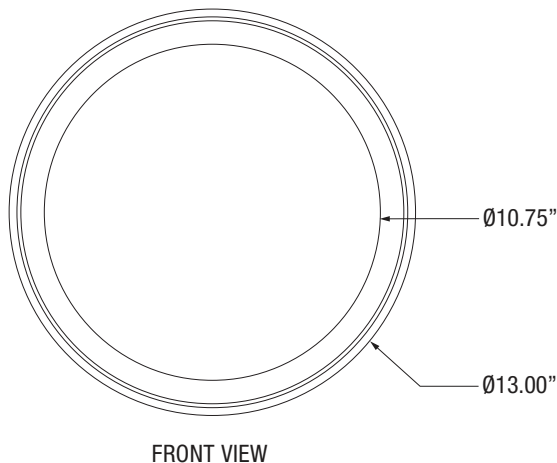

Date:	Approved:
Type:	
Fixture:	
Project:	

FCW3800 Thirteen-Inch Round Exterior Luminaire

Slim Profile, Exterior Décor

FEATURES

- Up to 2619 lumens (4000K)
- Easy to install
- High impact resistant lens
- Ceiling, surface or wall mount
- Multiple housing colors
- 85 CRI with 3 SDCM

Certification: ADA Compliant

Standards: cETLus Listed, CE, NOM

PHYSICAL DIMENSIONS

FCW3800 Thirteen-Inch Round Exterior Luminaire

PRODUCT CODE

EXAMPLE: FCW3800-UNV-3K-CRI85-14L-BKE-F

FCW3800 Thirteen-Inch Round Exterior Luminaire