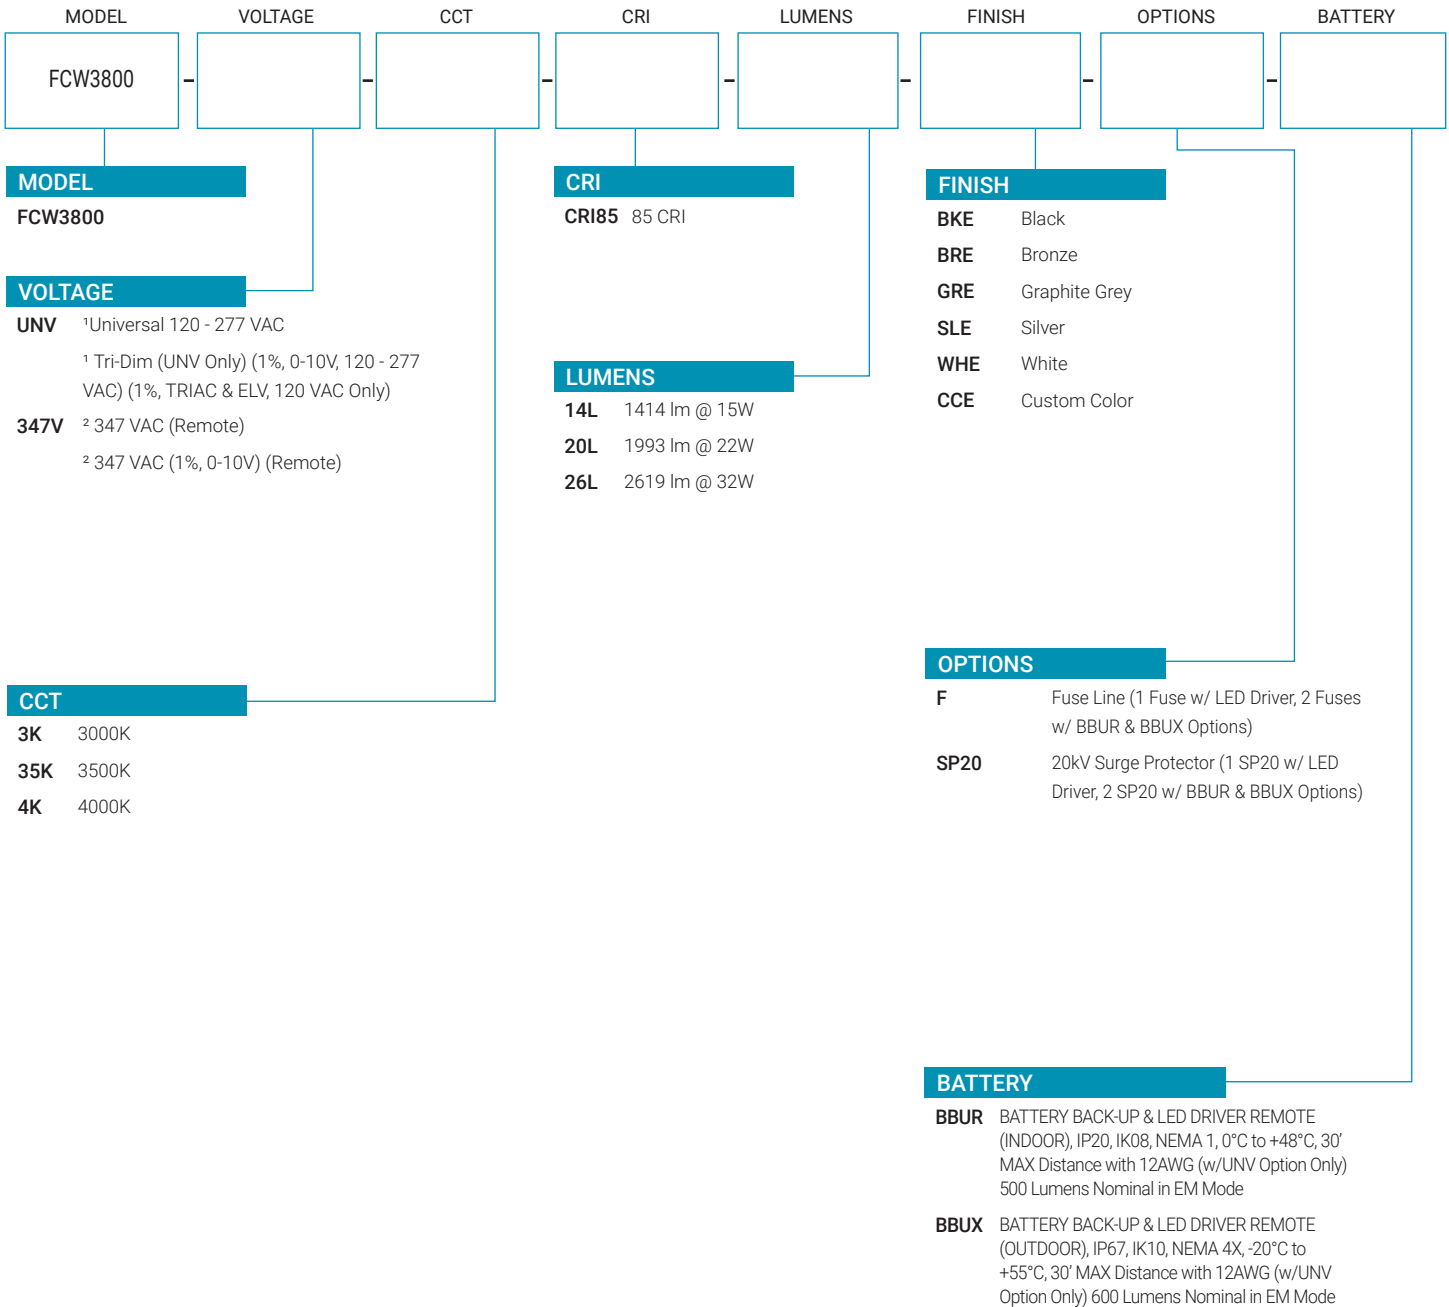

Certification: ADA Compliant

Standards: cETLus Listed, CE, NOM

PHYSICAL DIMENSIONS

FCW3800 Thirteen-Inch Round Exterior Luminaire

PRODUCT CODE

EXAMPLE: FCW3800-UNV-3K-CRI85-14L-BKE-F

FCW3800 Thirteen-Inch Round Exterior Luminaire

LUMENS / WATTAGE nominal

Model	Watts	3K	35K	4K					
FCW3800	15W	1414 lm	1414 lm	1414 lm					
FCW3800	22W	1993 lm	1993 lm	1993 lm					
FCW3800	32W	2619 lm	2619 lm	2619 lm					

PHOTOMETRICS