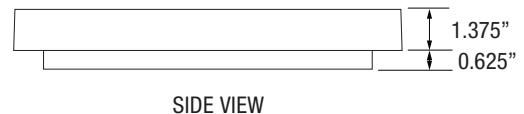

PHYSICAL DIMENSIONS