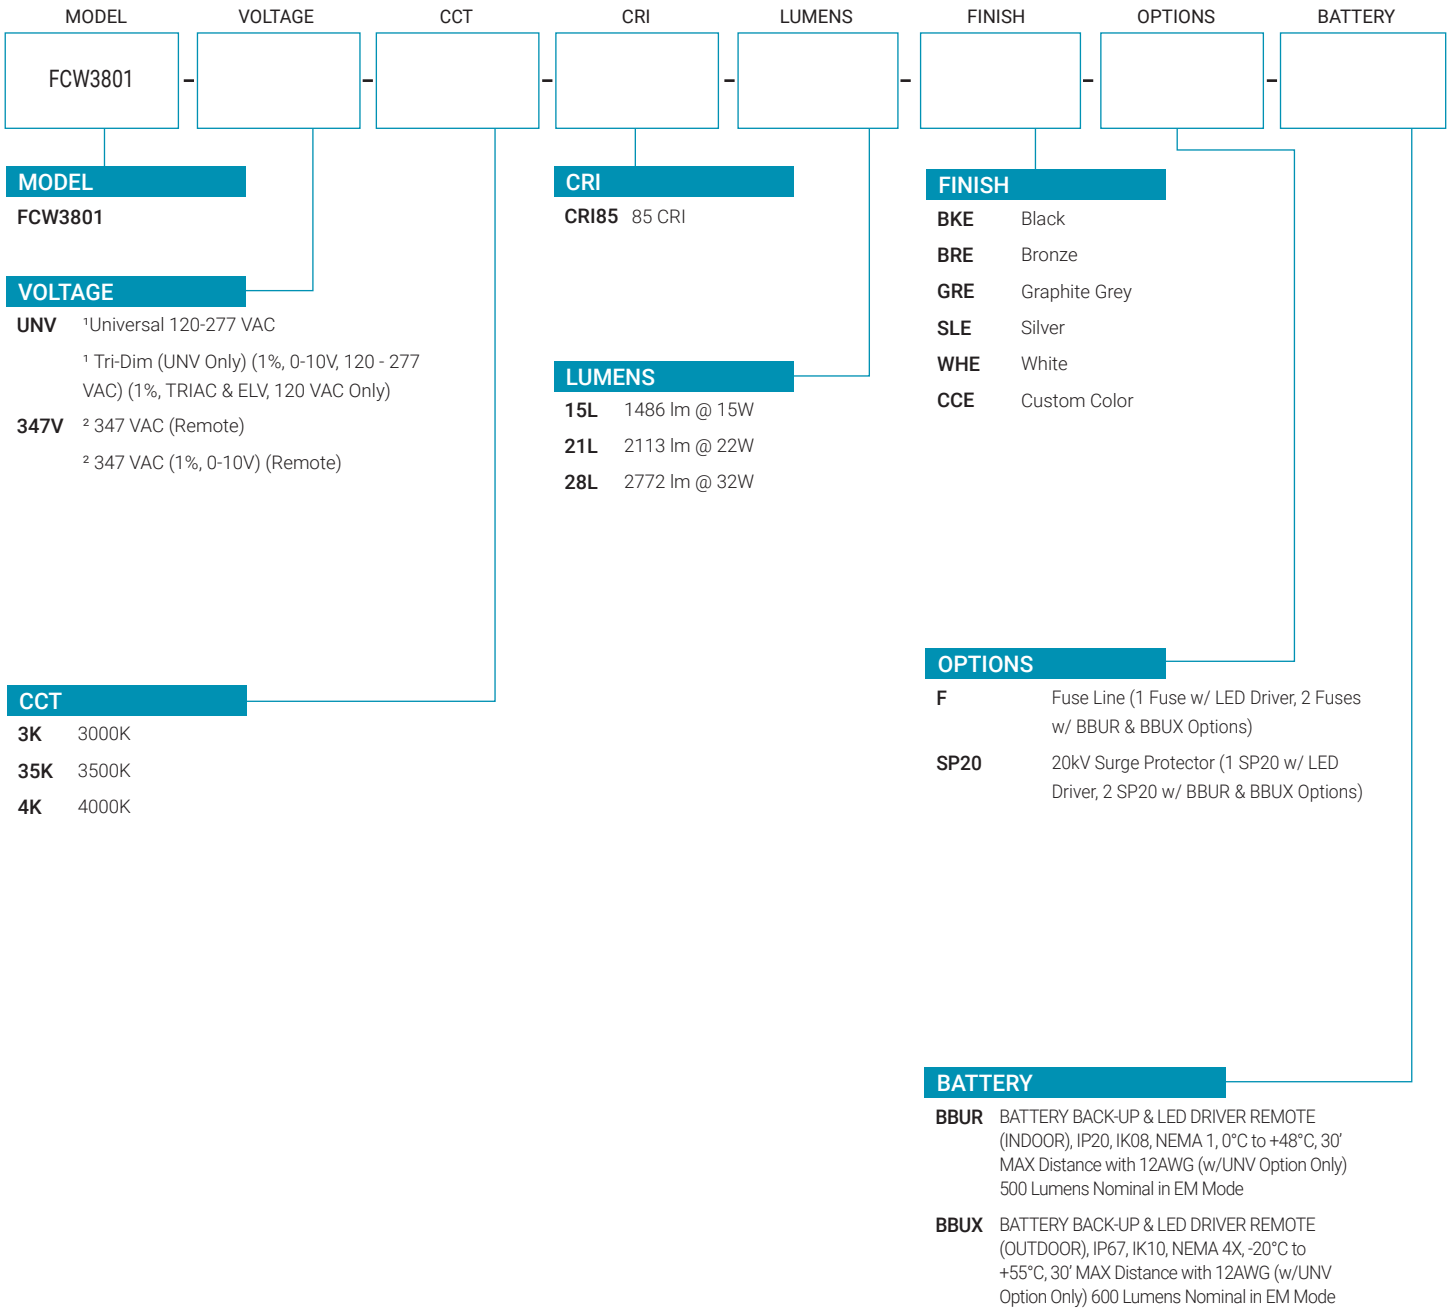

Certification: ADA Compliant

Standards: cETLus Listed, CE, NOM

PHYSICAL DIMENSIONS

Date: _____
 Type: _____
 Fixture: _____
 Project: _____

Approved: _____

FCW3801 Thirteen-Inch Square Exterior Luminaire

PRODUCT CODE

EXAMPLE: FCW3801-UNV-3K-CRI85-15L-BKE-F

Due to continuous development and improvements, specifications are subject to change without notice.
 Product use certifies agreement to FC Lighting, Inc. terms and conditions.

FCW3801 Thirteen-Inch Square Exterior Luminaire

LUMENS / WATTAGE nominal

Model	Watts	3K	35K	4K					
FCW3801	15W	1486 lm	1486 lm	1486 lm					
FCW3801	22W	2113 lm	2113 lm	2113 lm					
FCW3801	32W	2772 lm	2772 lm	2772 lm					

PHOTOMETRICS