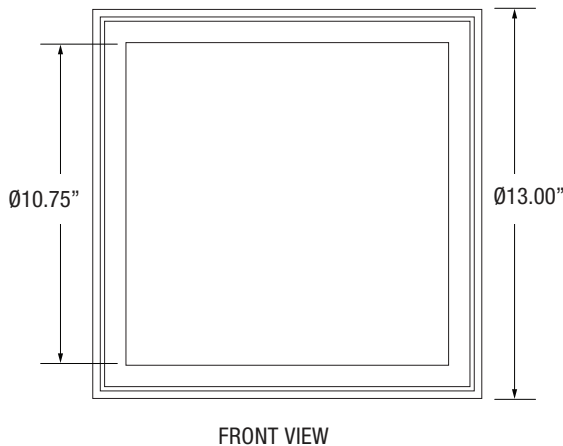

PHYSICAL DIMENSIONS