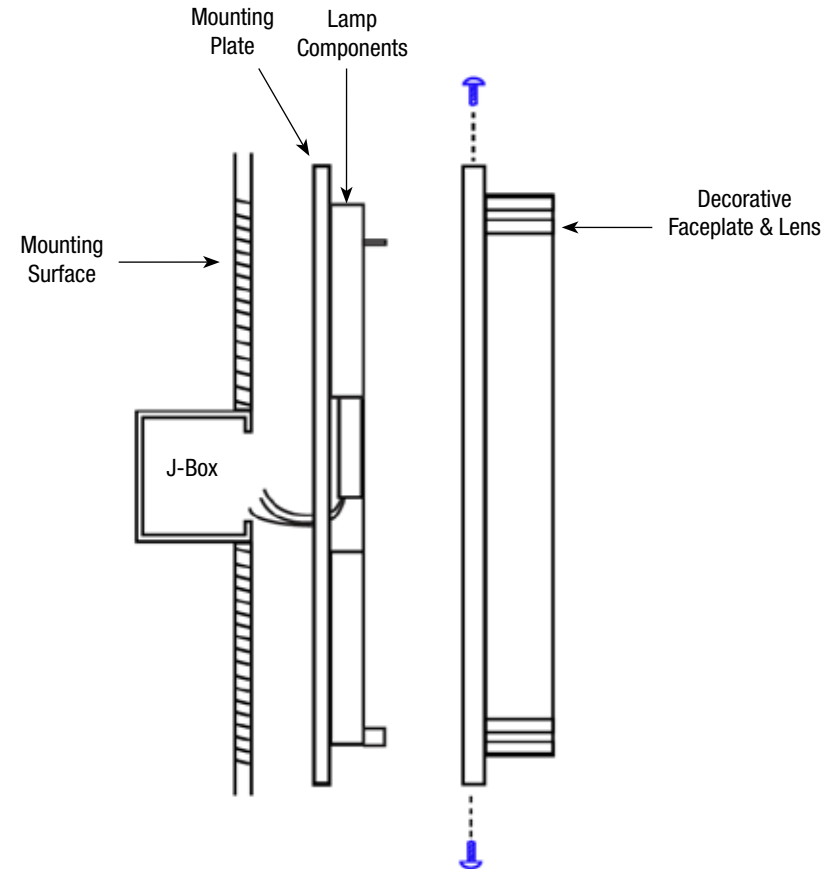

FCWS7168 – FCWS7171 - INSTALLATION INSTRUCTIONS

CAUTION: BEFORE CONNECTING THE FIXTURE TO A POWER SUPPLY, MAKE SURE THE POWER IS SWITCHED OFF.

NOTE: Includes models; WS7168, WS7170, WS7171

DETAILED ILLUSTRATION

corporate
t 800.900.1730
f 630.889.8106
3609 Swenson Ave.
St. Charles, IL 60174

GENERAL:

1. Before starting the installation, make sure all electricity has been turned off and electrical breaker has been locked out and tagged out.
2. To ensure the success of the installation, be sure to read these instructions and review the diagrams thoroughly before beginning.
3. All electrical connections must be in accordance with local codes, ordinances, or the National Electrical Code.
4. These fixtures are intended to be mounted to a J-Box directly supported by the building structure.

NOTE: The important safeguards and instructions appearing in this manual are not meant to cover all possible conditions and situations that may occur.

INSTALLATION

1. Loosen hex head screws at the top and bottom of the fixture to remove decorative Faceplate, Lens and Gasket. Remove lamp components to expose Center Nipple on Mounting Plate and carefully set components aside.
2. Make power supply connections. Pass wiring from fixture through Center Nipple on Mounting Plate to make code approved wiring connections at J-Box.
3. Before attaching the fixture to the wall, the installer **MUST** apply a bead of silicone caulk between the back of the Mounting Plate and the intended Mounting Surface.
4. Fasten Mounting Plate to J-Box using proper J-Box screws.

NOTE: Ensure that Fixture is level before finally tightening. You may use additional anchors to secure Fixture Housing to mounting surface.

5. Replace lamp components into Housing. If not LED, install correct lamp per label.
6. Replace Gasket, Lens & Faceplate, tightening screws at top and bottom of fixture.
7. Restore power and test fixture. If fixture does not turn on, disconnect power before checking for problems.